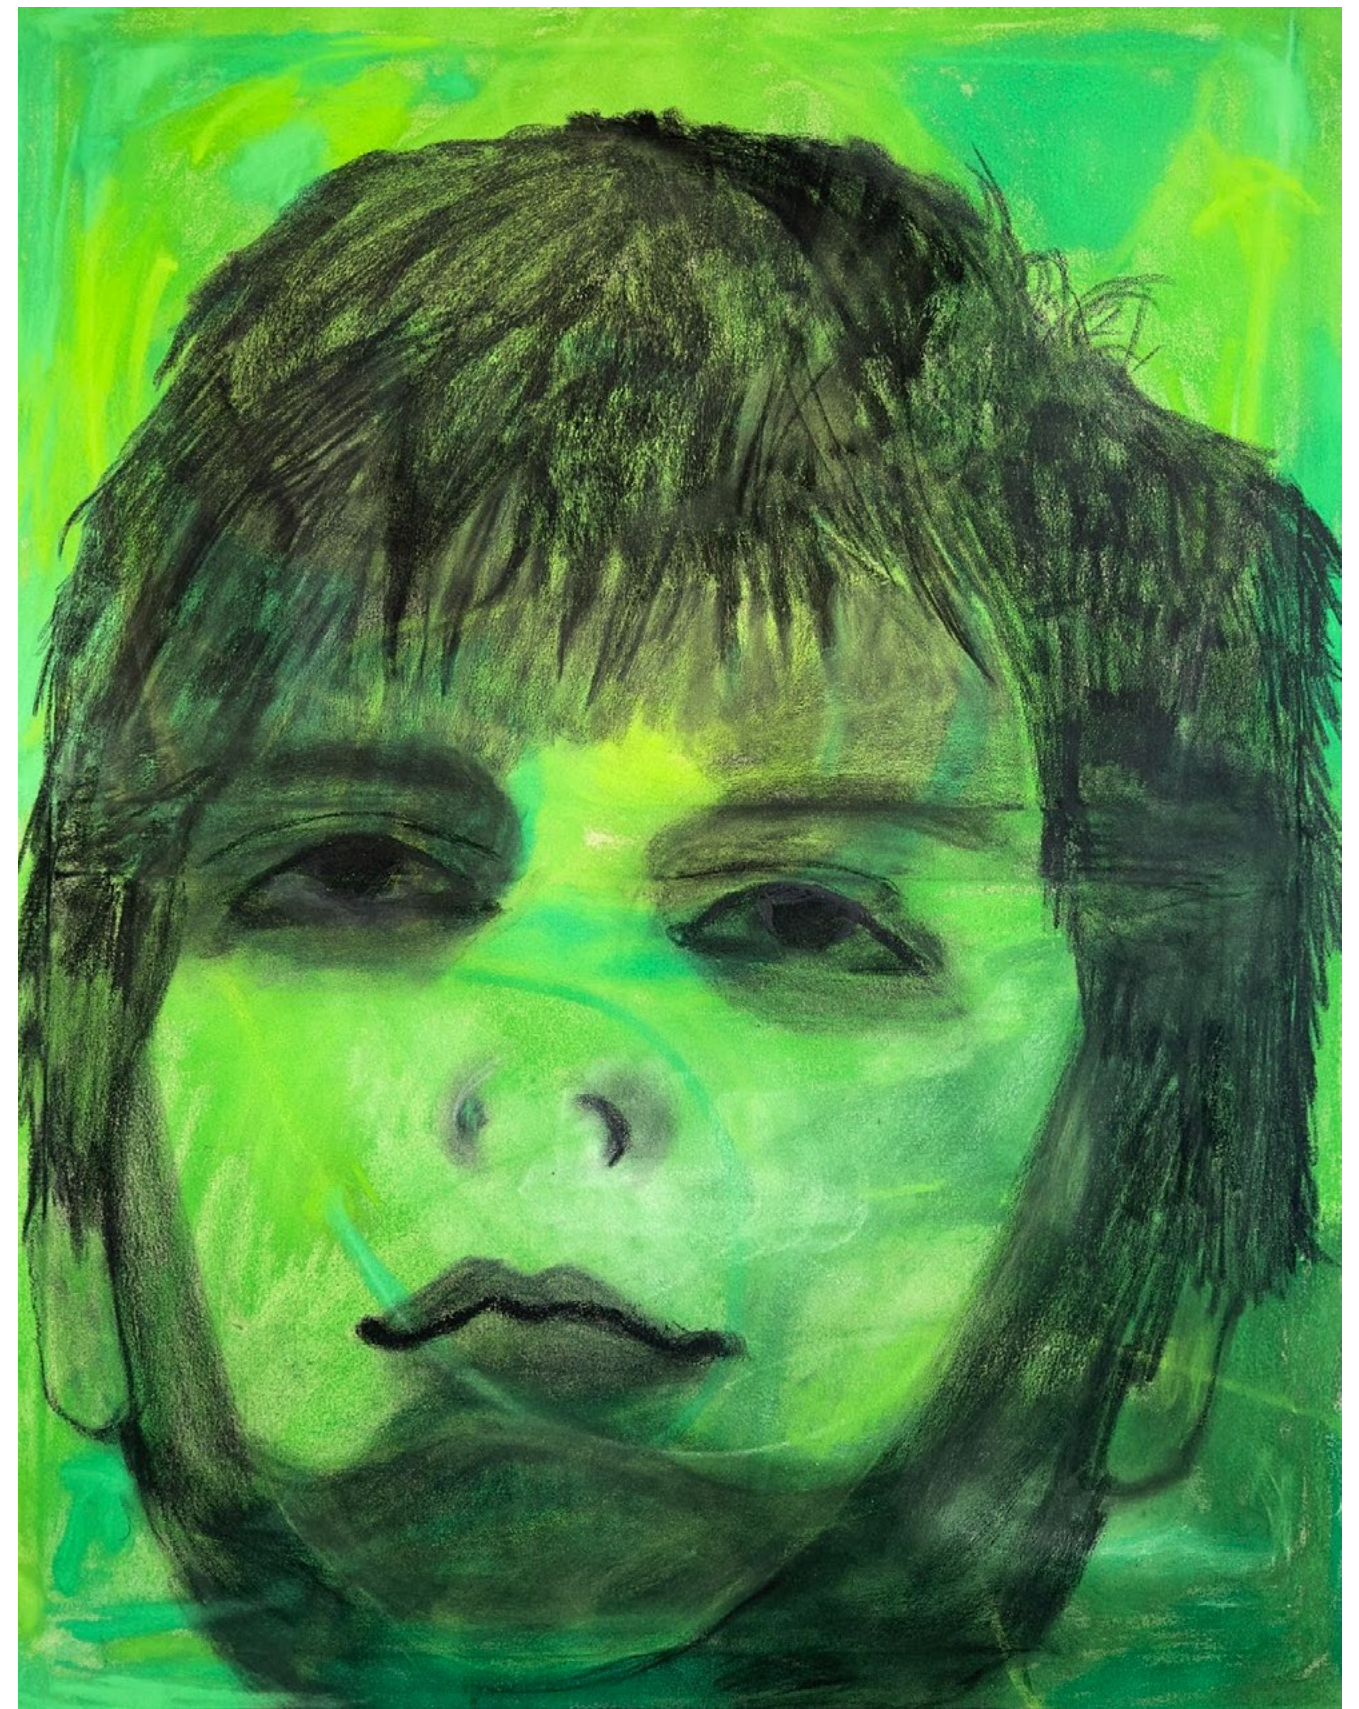

**Ľubomíra
Chylová
Sekerášová**

2024
BURN AND
REBORN

solo show at Station
contemporary art gallery,
Bratislava

LOOK | 60x70cm | pastel on canvas | 2024

LOOK 2 | 80x100cm | pastel on canvas | 2024

MIRROR 1 | 120x130cm | charcoral on canvas | 2024

MIRROR 2 | 55x65cm | pastel on canvas | 2024

BURN AND REBORN | 220x350x220cm | plastic, wood, ash, synthetics, acrylic, wigs | 2024

SAD EYE | 30x30cm | pastel, synthetic hair on canvas | 2024

**2023
SUPER-
NATURAL**