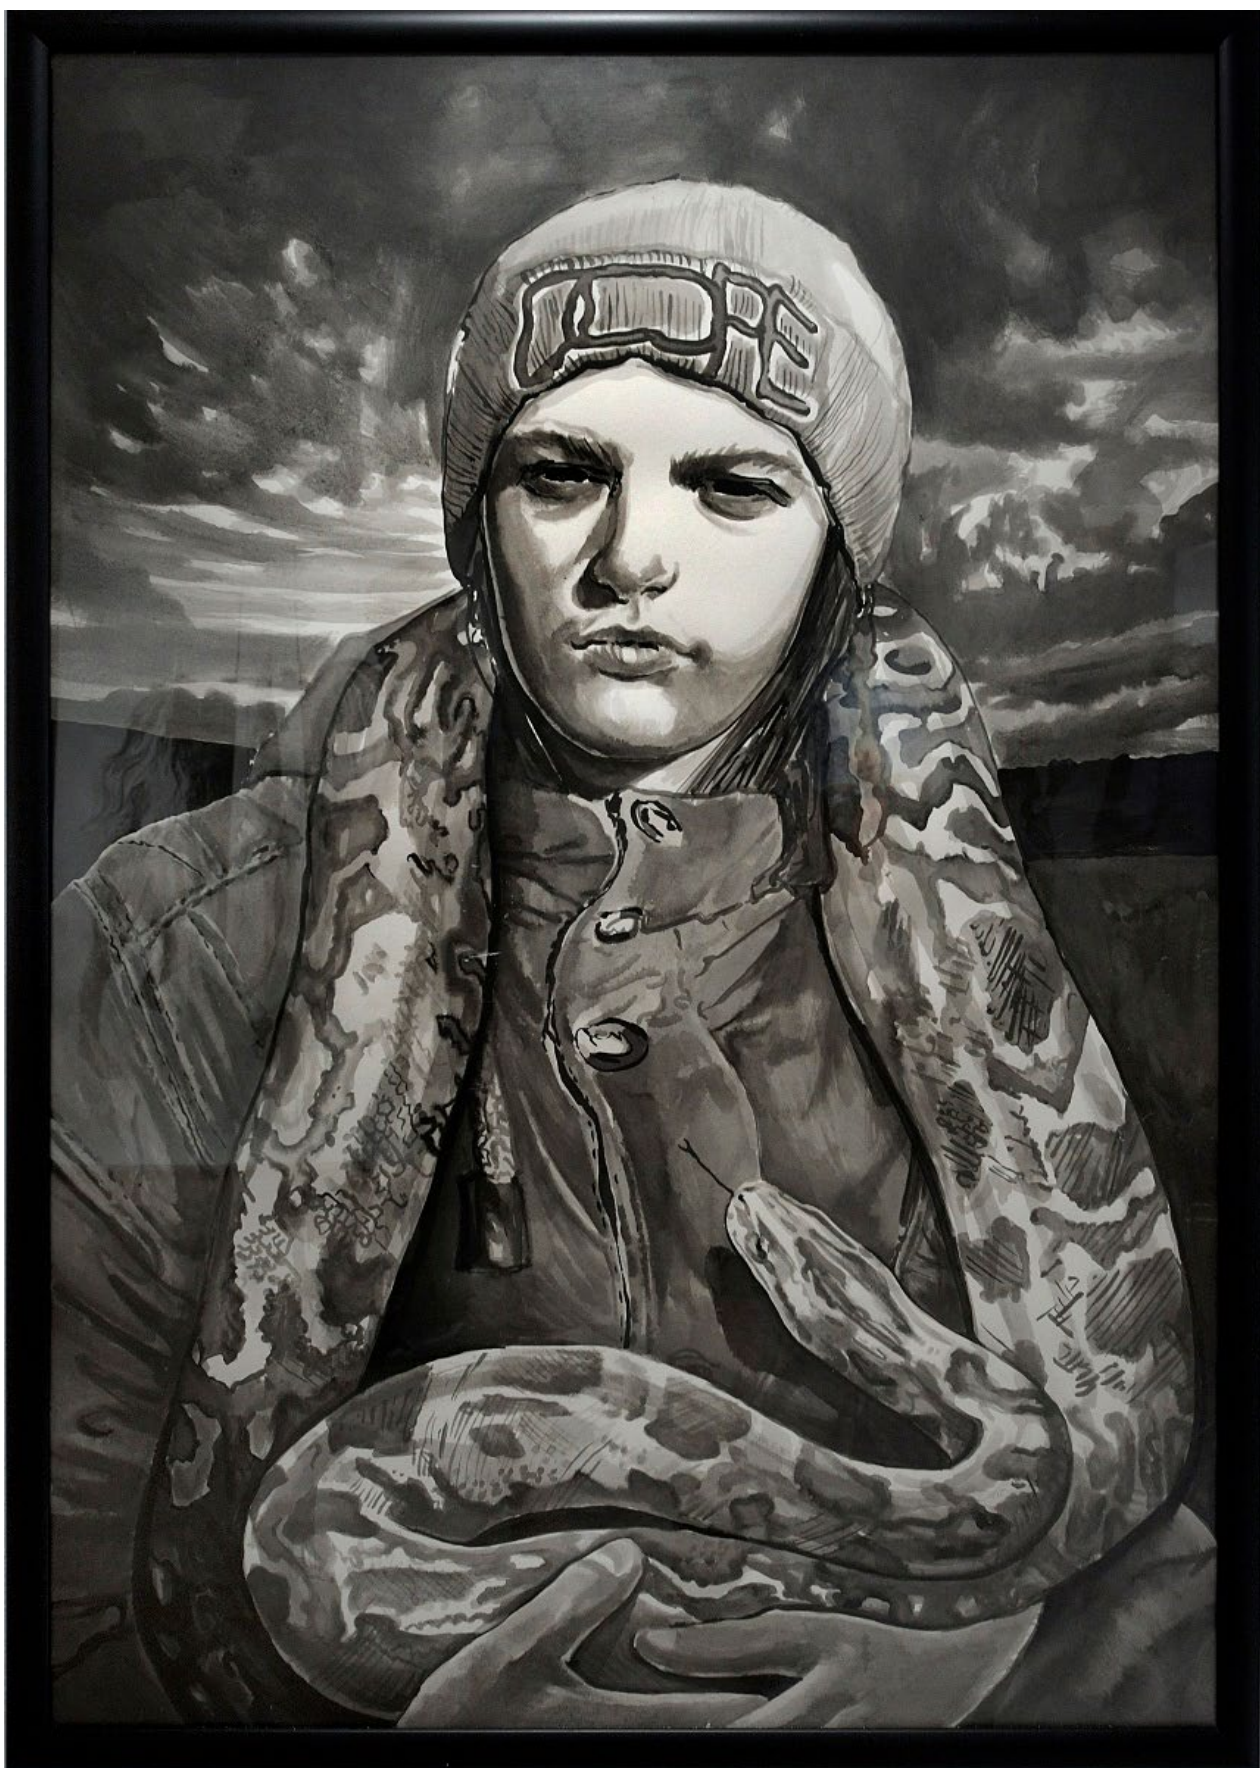

THE SERPENTS BOY | 103x73cm | ink on canvas | framed | 2021