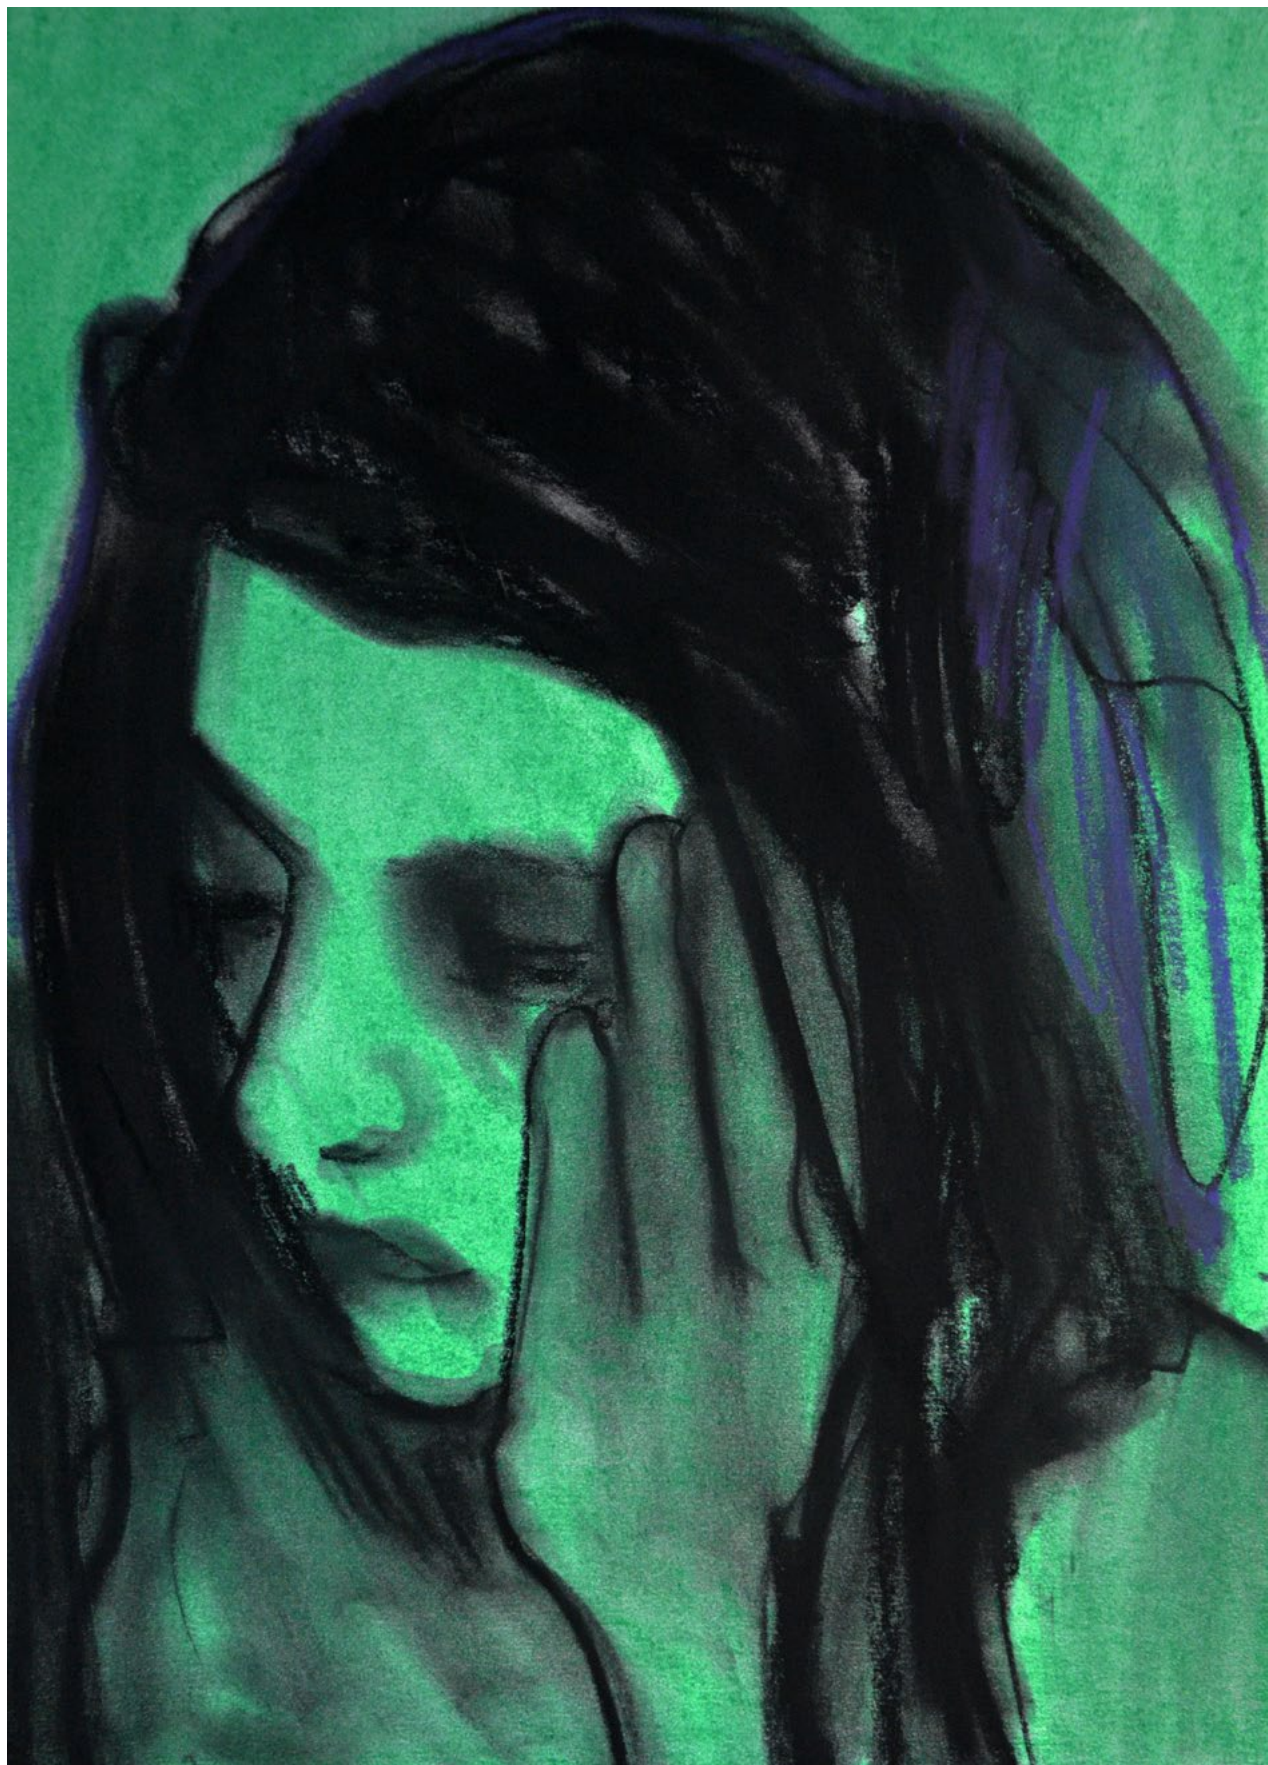

L3 | 30x40cm | dry pastel on paper | framed | 2022