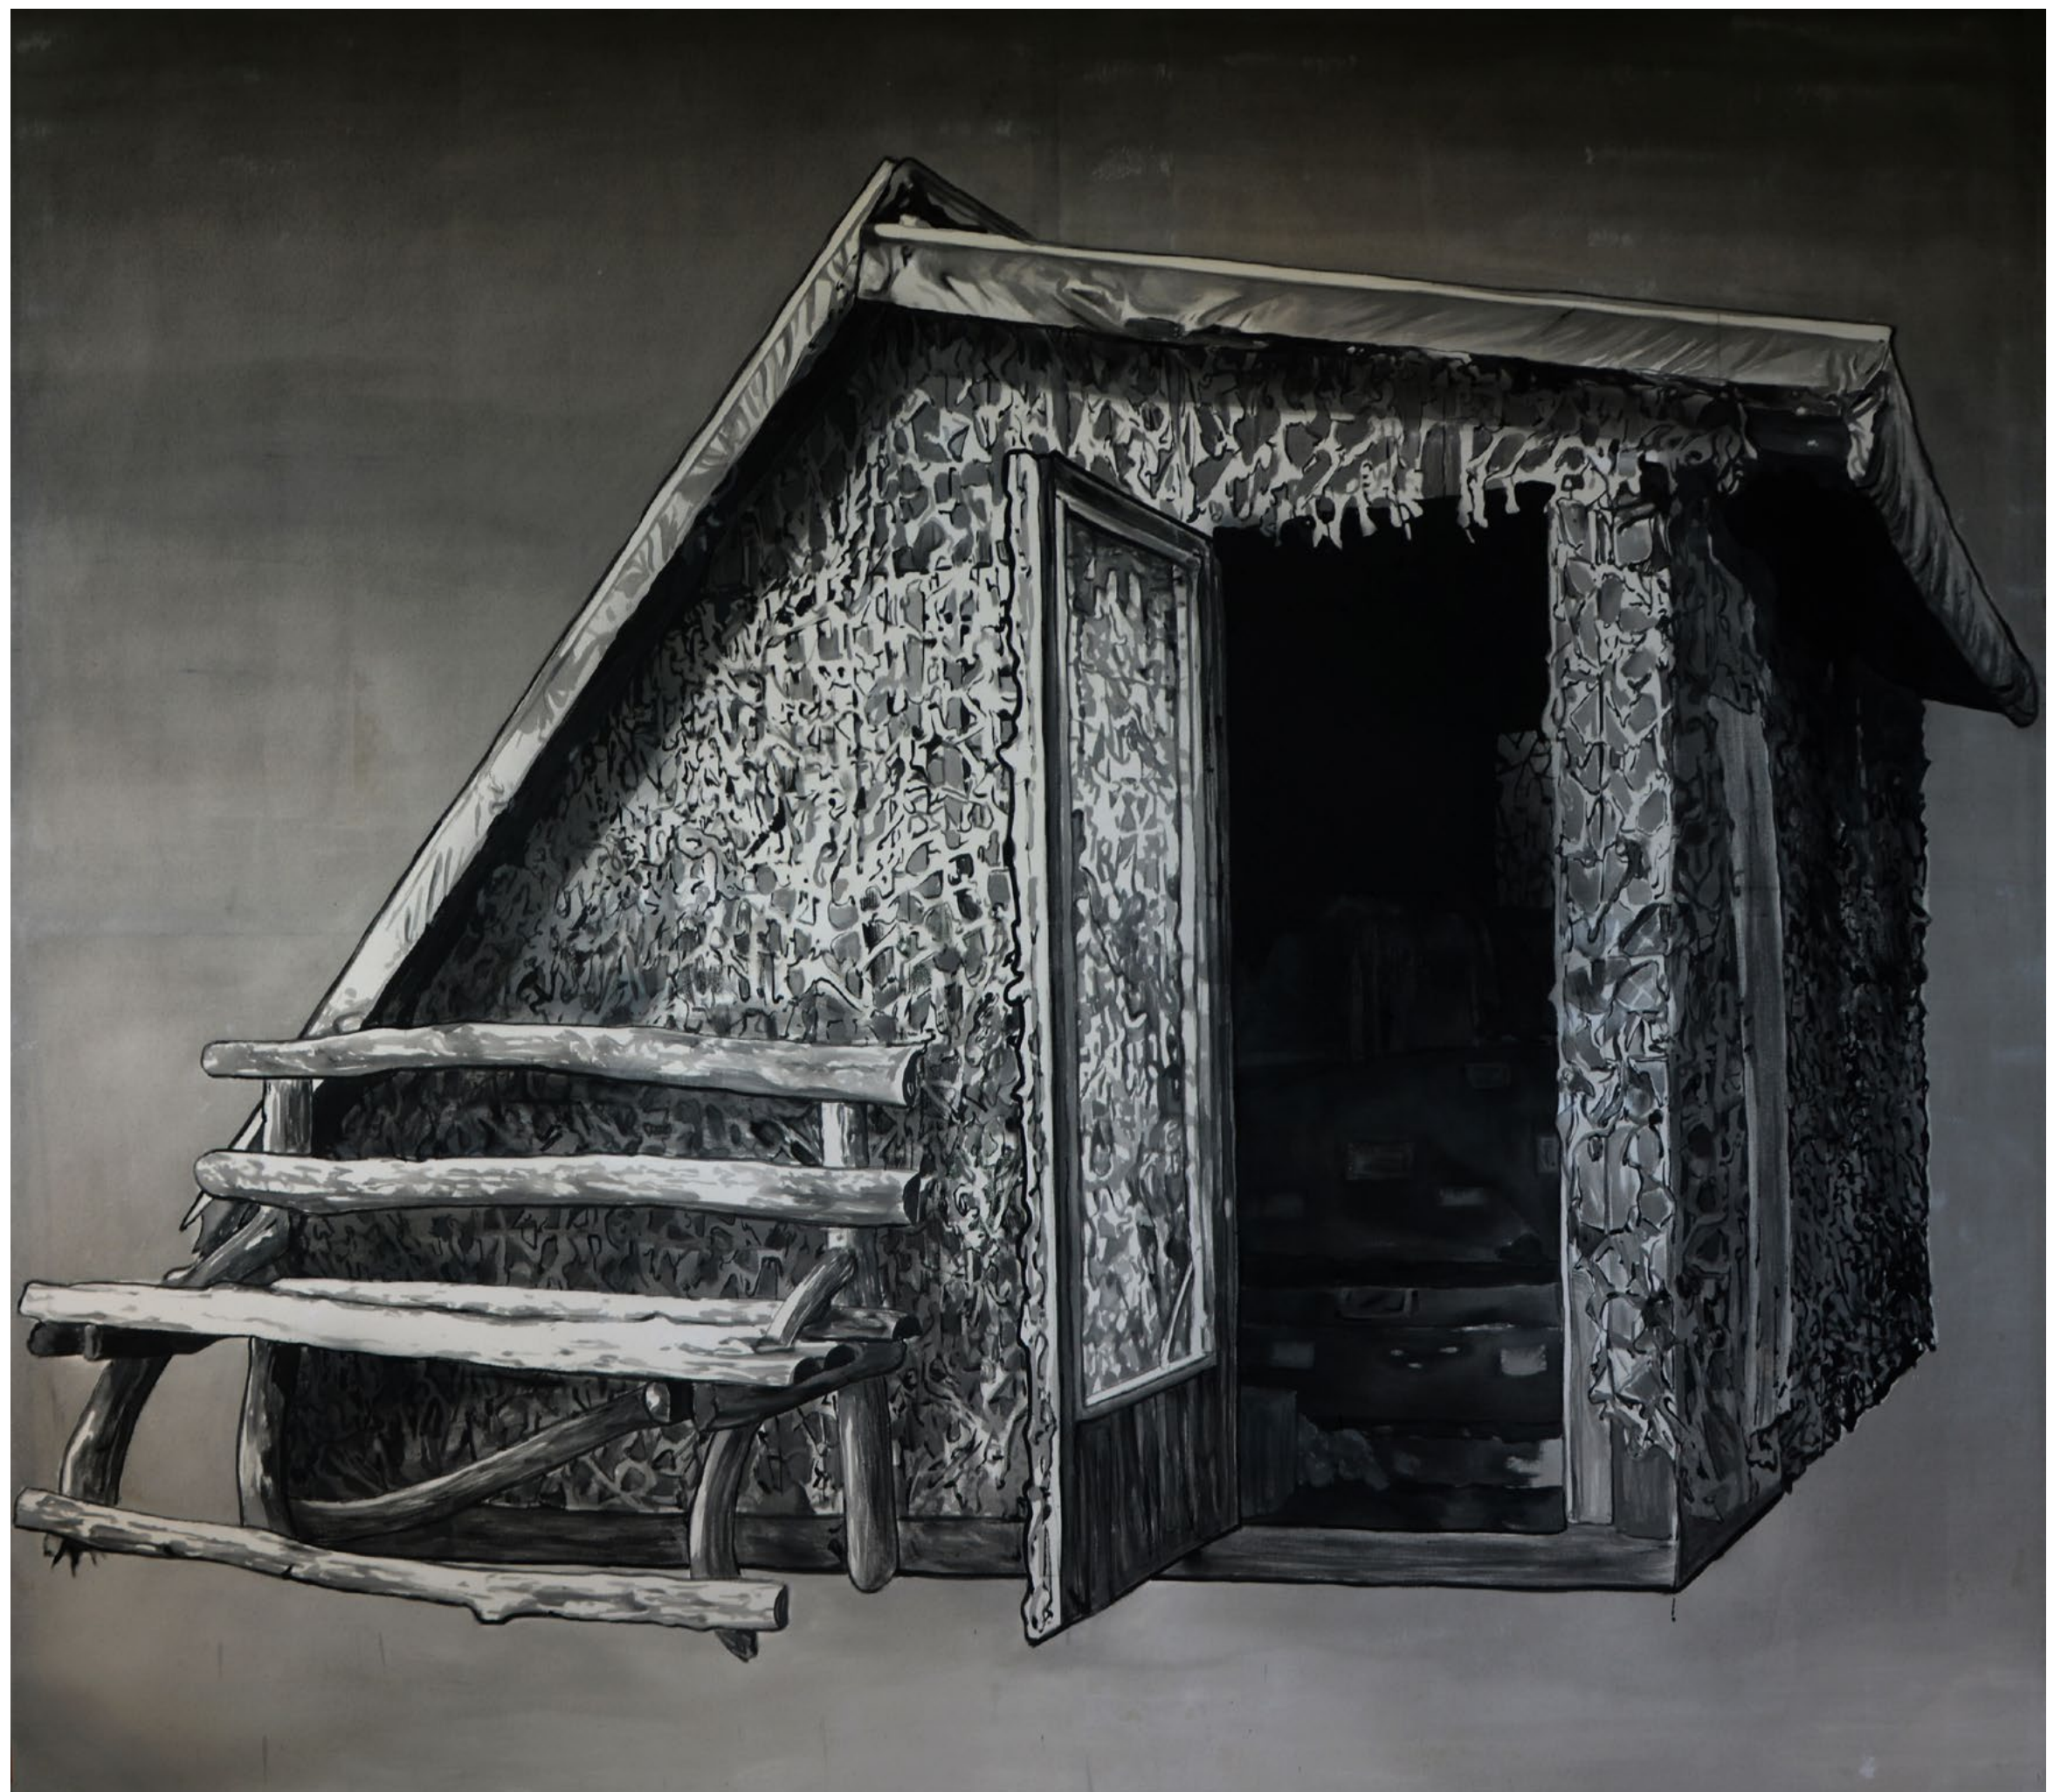

THE THORNY THOUGHTS OF HAPPY BOY | 105x135cm | ink, acrylic on canvas | 2022

A HIDING PLACE WHICH IS STILL STANDING | 200x180cm | ink, acrylic on canvas | 2022

**2021
BANSKA
ST_A_NICA**

GIRL ON THE OLD WILLOW | 40x30cm print on 70x50cm paper | drypoint on paper | 2021