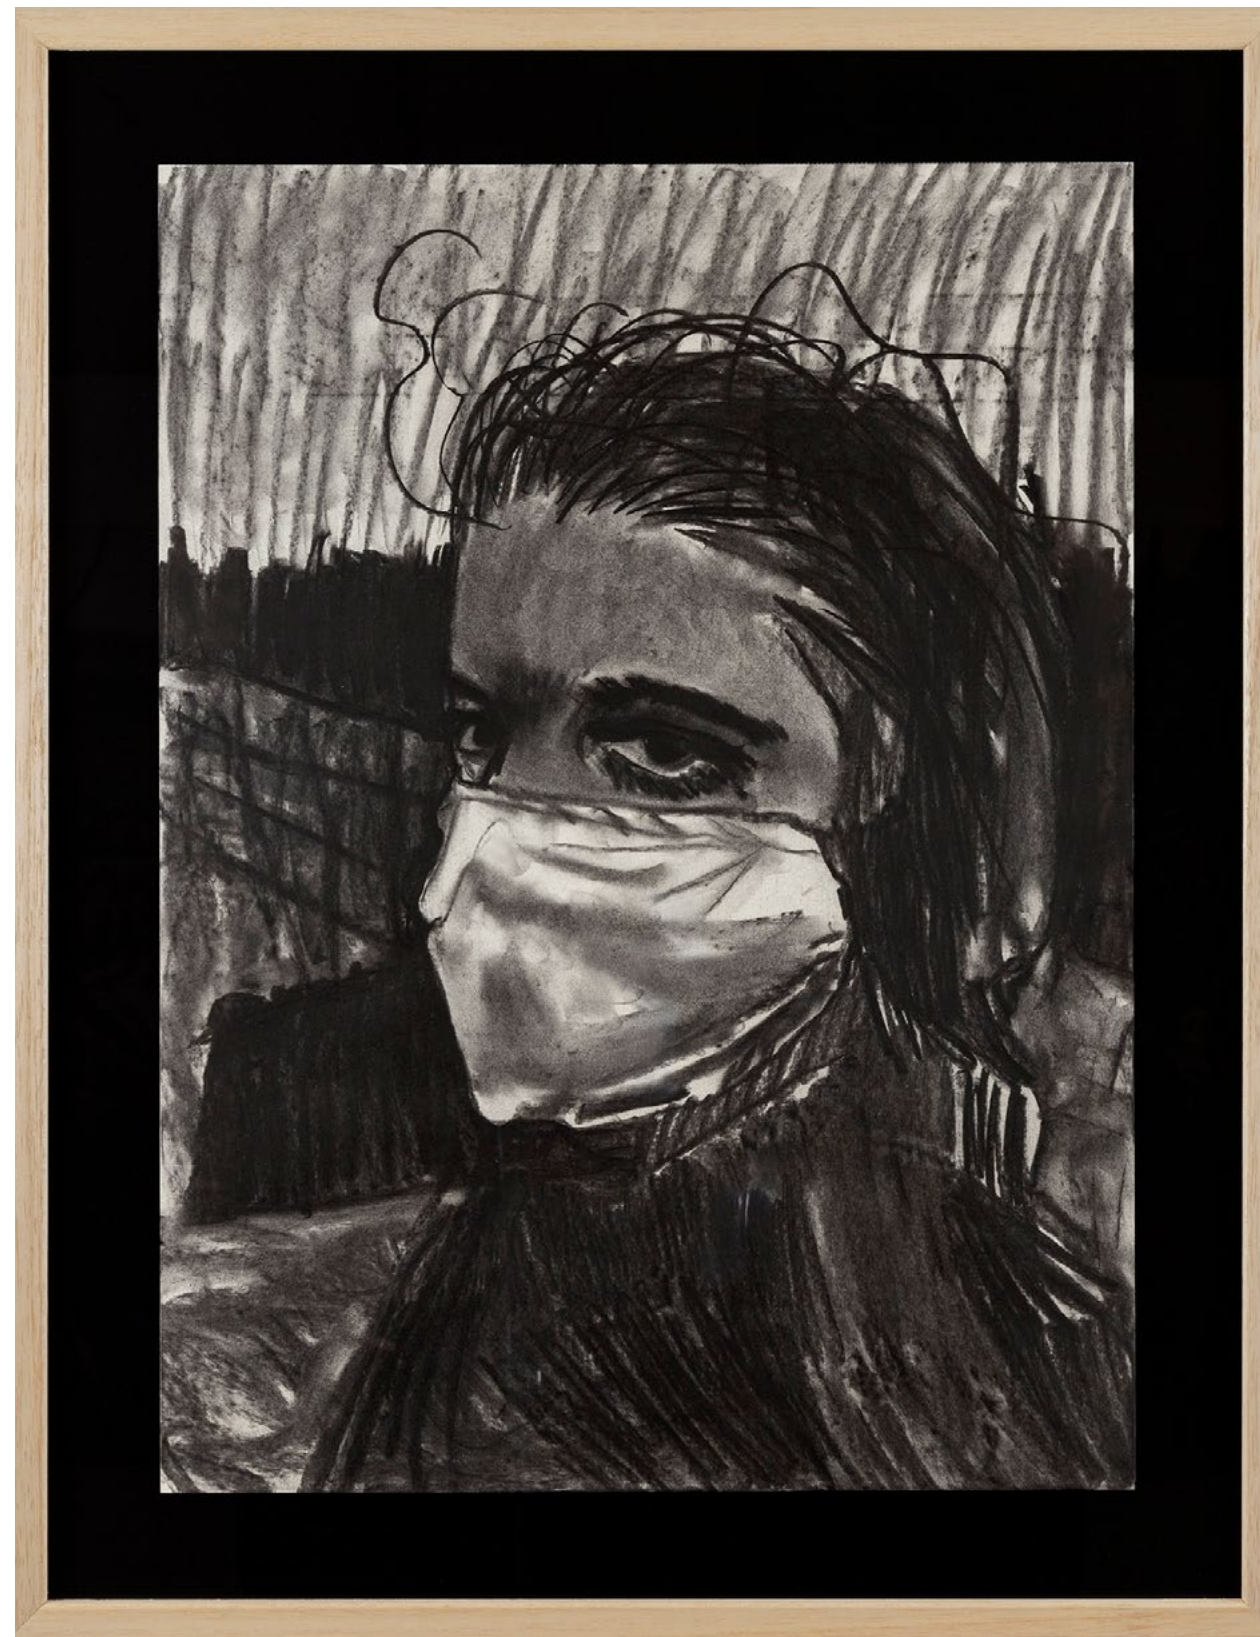

FIERY BOY (detail) | 150x80cm | acrylic on canvas | 2020

GORO GAGA! | 80x60cm | pastel on paper | framed | 2020

MASK | 80x60cm | pastel on paper | framed | 2020

ORAVA DOG | 100x80cm | acrylic on canvas | 2020