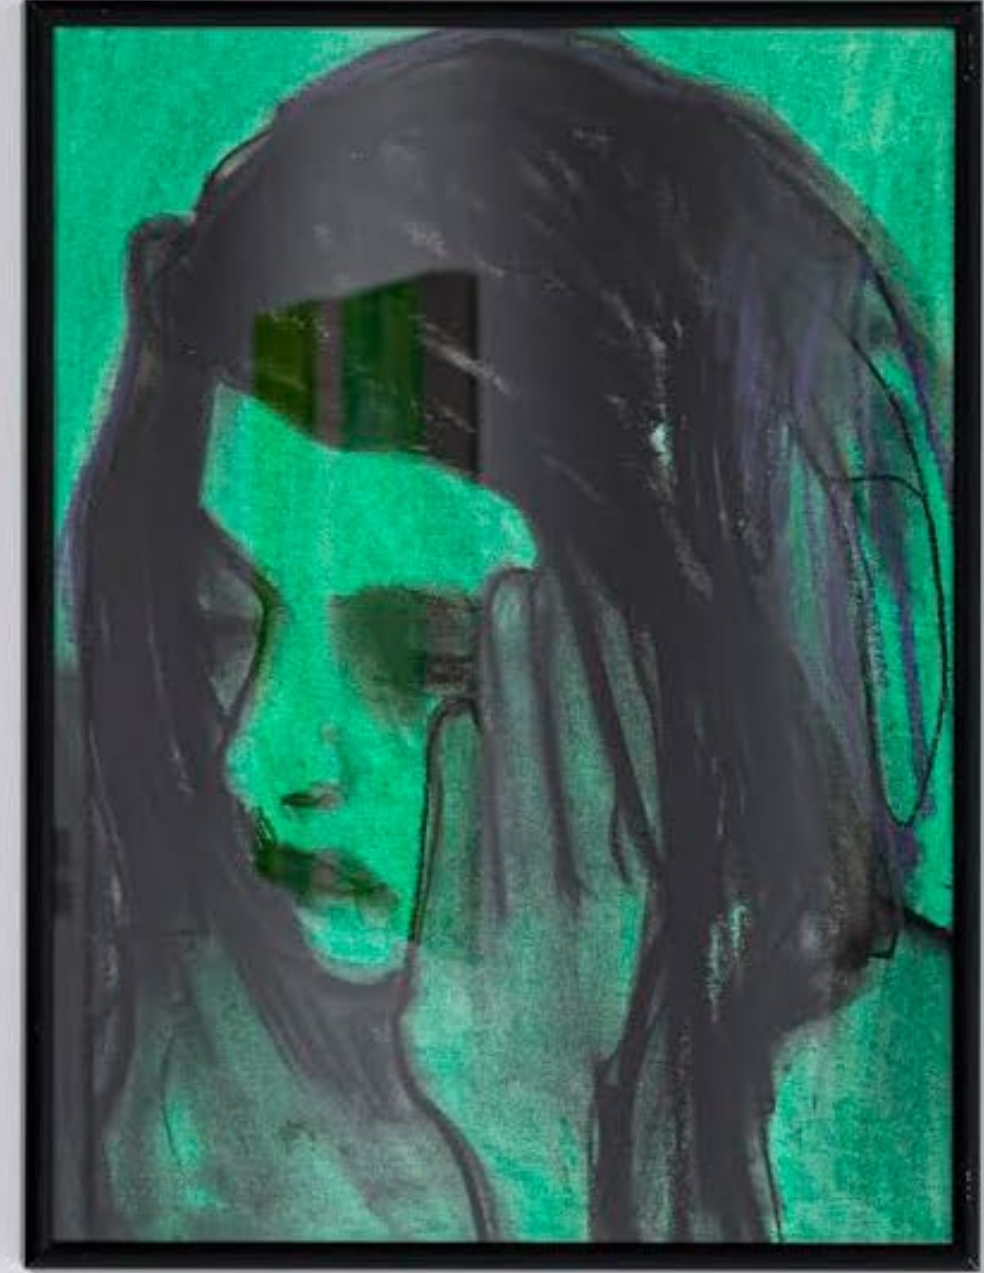

**Ľubomíra
Chylová
Sekerášová**

2024
BURN AND
REBORN

solo show at Station
contemporary art gallery,
Bratislava

LOOK | 60x70cm | pastel on canvas | 2024

LOOK 2 | 80x100cm | pastel on canvas | 2024

MIRROR 1 | 120x130cm | charcoral on canvas | 2024