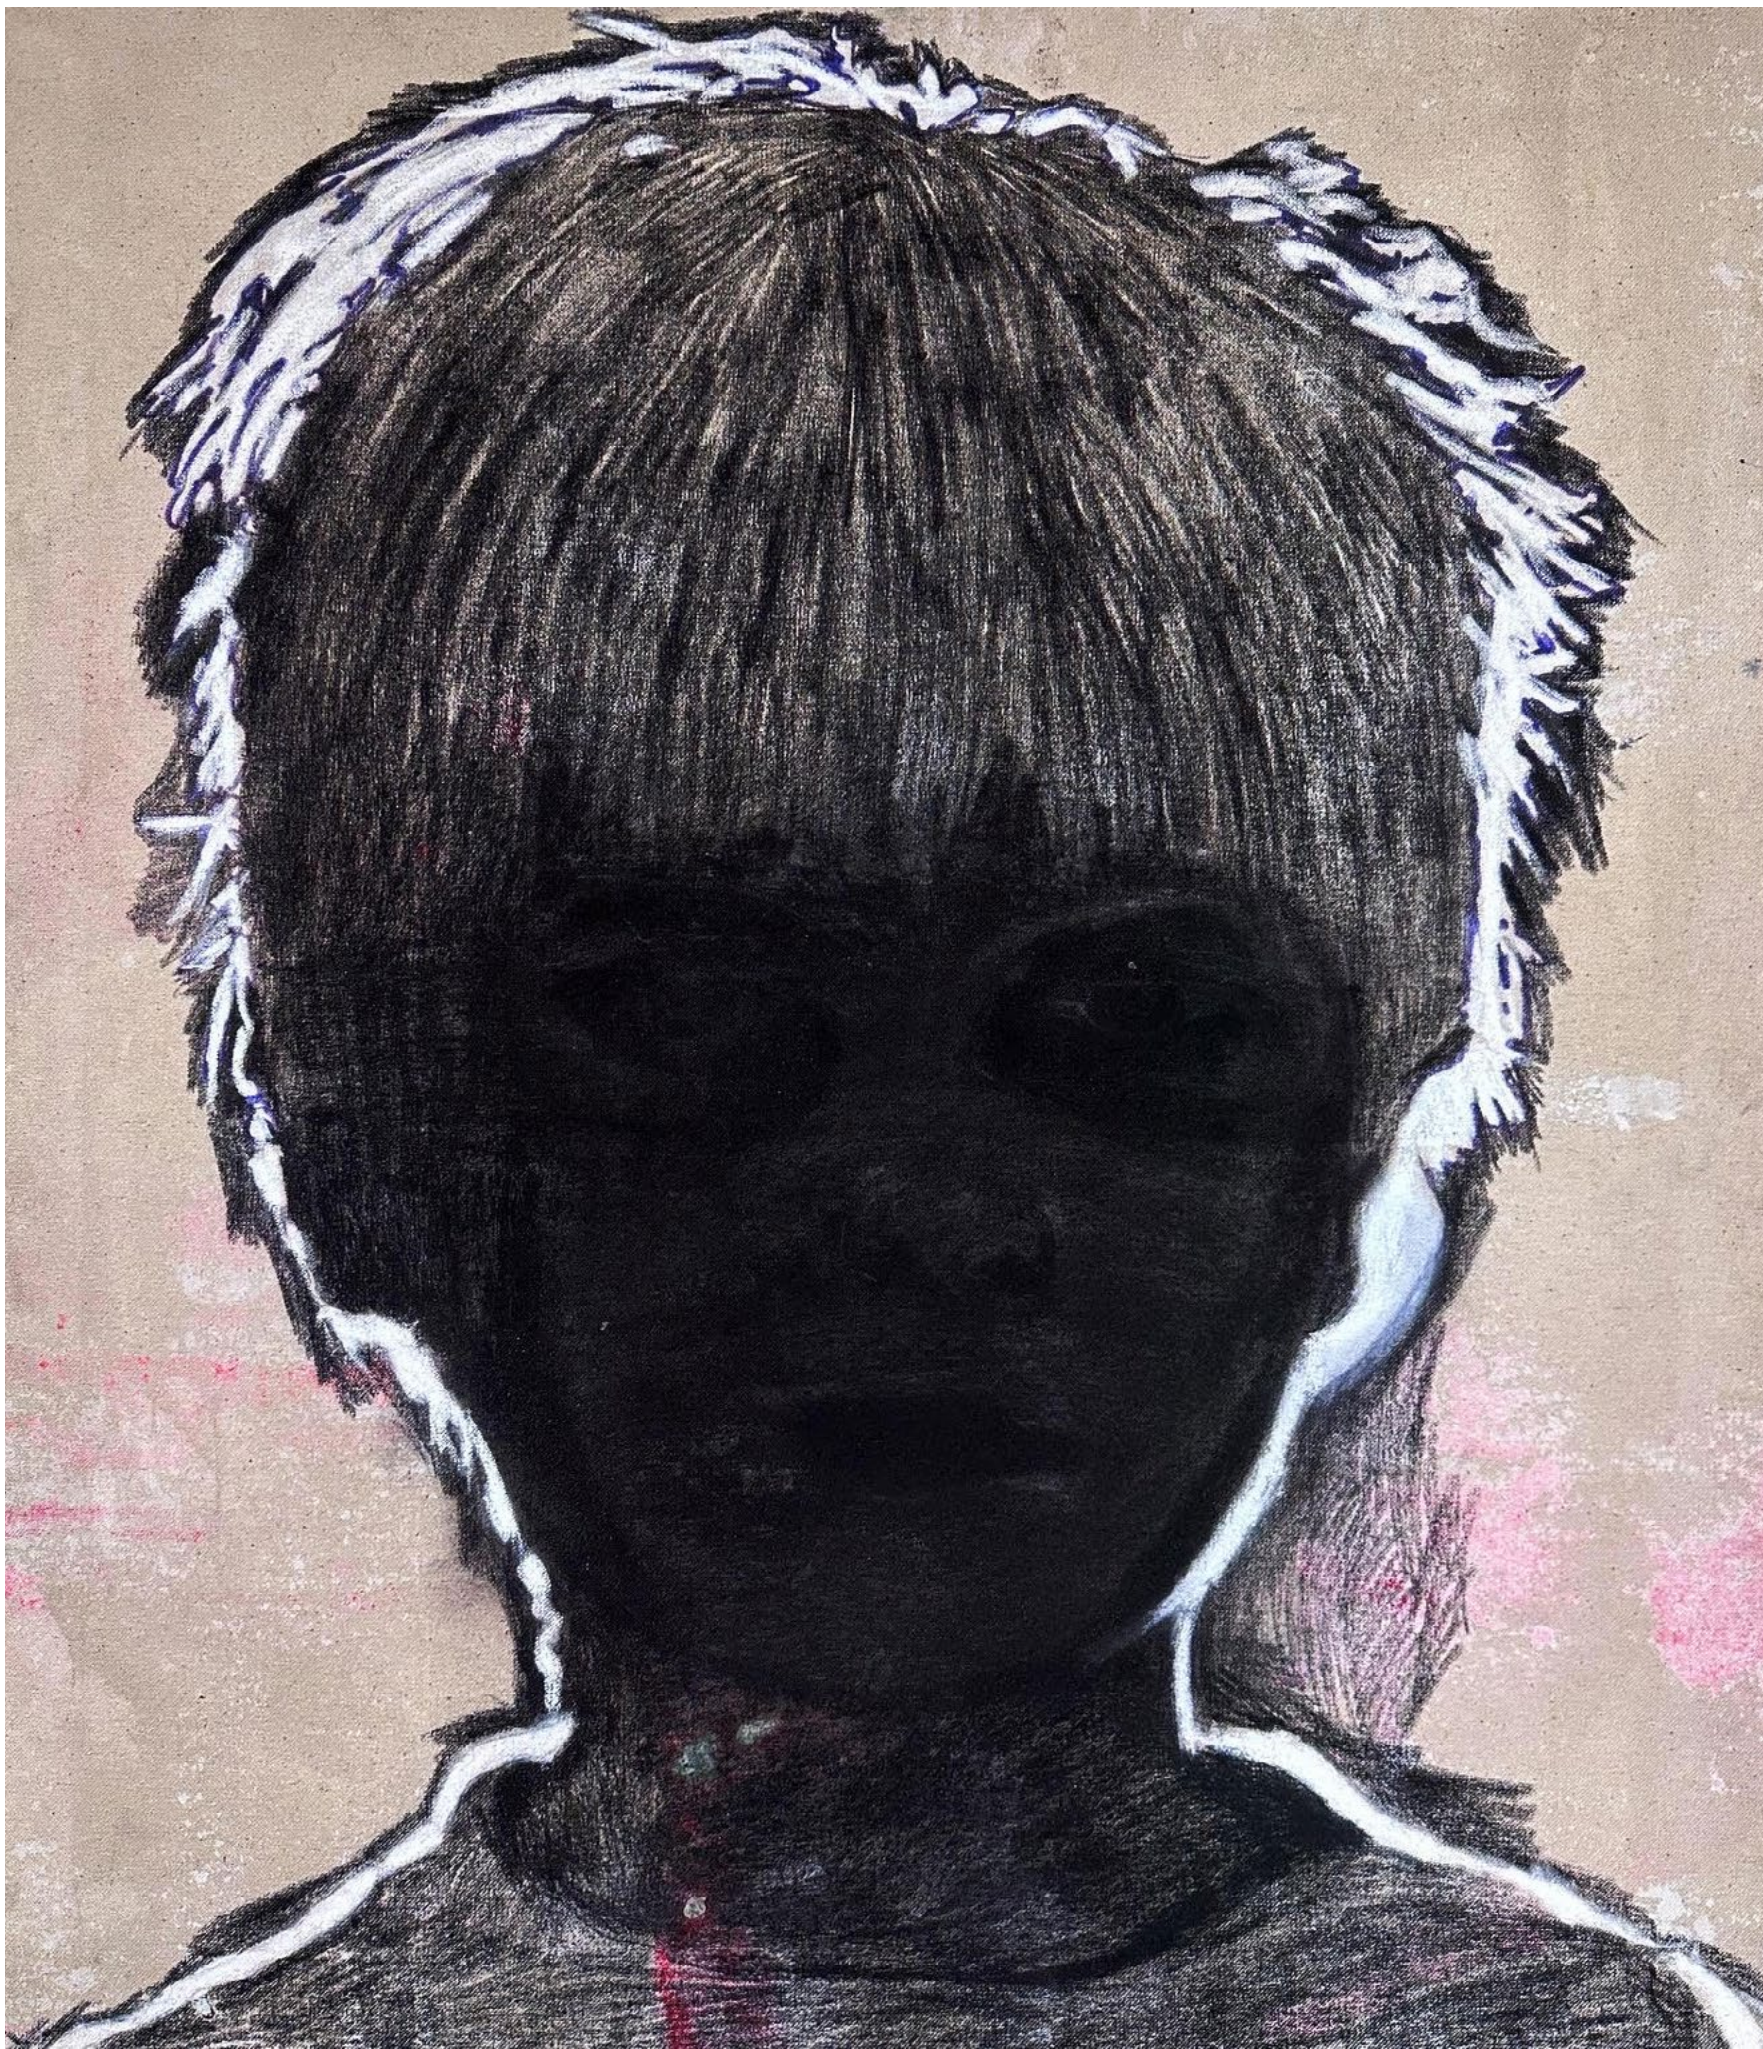

solo show at Orava Gallery,
Dolný Kubín

BAD TWIN | 207x195cm | acrylic on canvas | 2023

HOUSE | 160x180cm | charcoral on canvas | 2023

MANIFESTATION OF PERSONALITY | 207x195cm | acrylic on canvas | 2023

MY REGULAR FEELINGS AT FAMILY PARTY | 130x95cm | dry pastel, acrylic on canvas | 2023