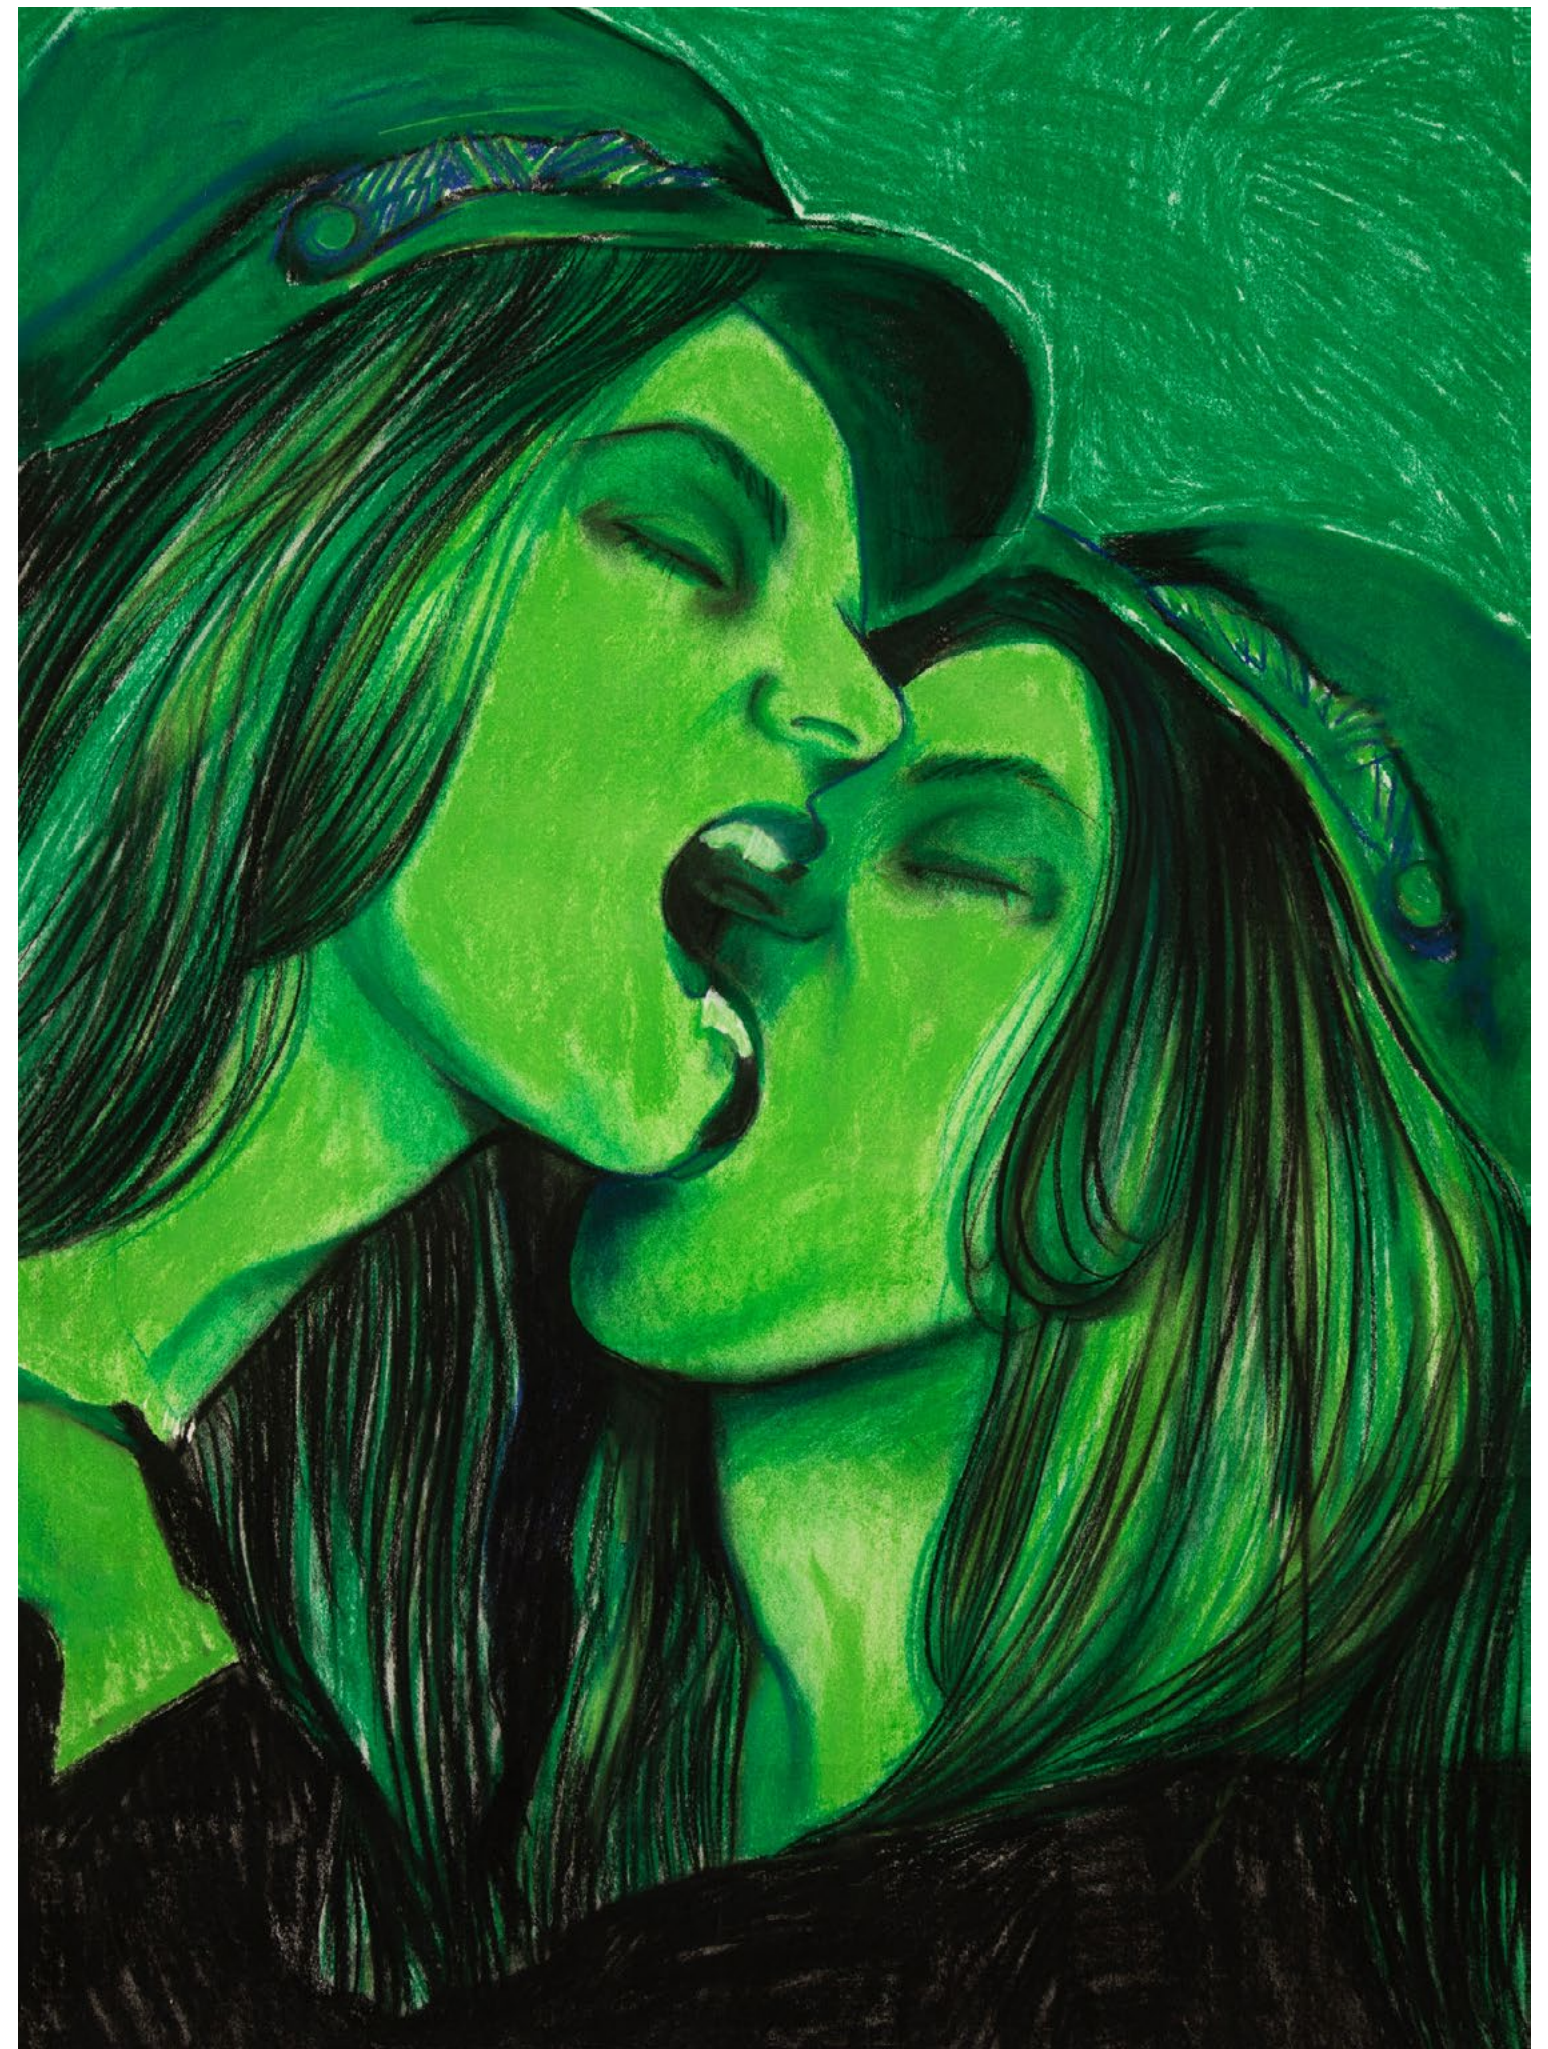

THE SHINING AURA BOY | 50x50cm | acrylic on canvas | 2023

DEWILS TOWER 1 | 150x260cm | acrylic on canvas | 2023

DEVIL'S TOWER | 40x30cm | dry pastel on canvas | 2023

**2022
GREEN**

DON'T TALK TO ME | 115x150cm | acrylic on canvas | 2022