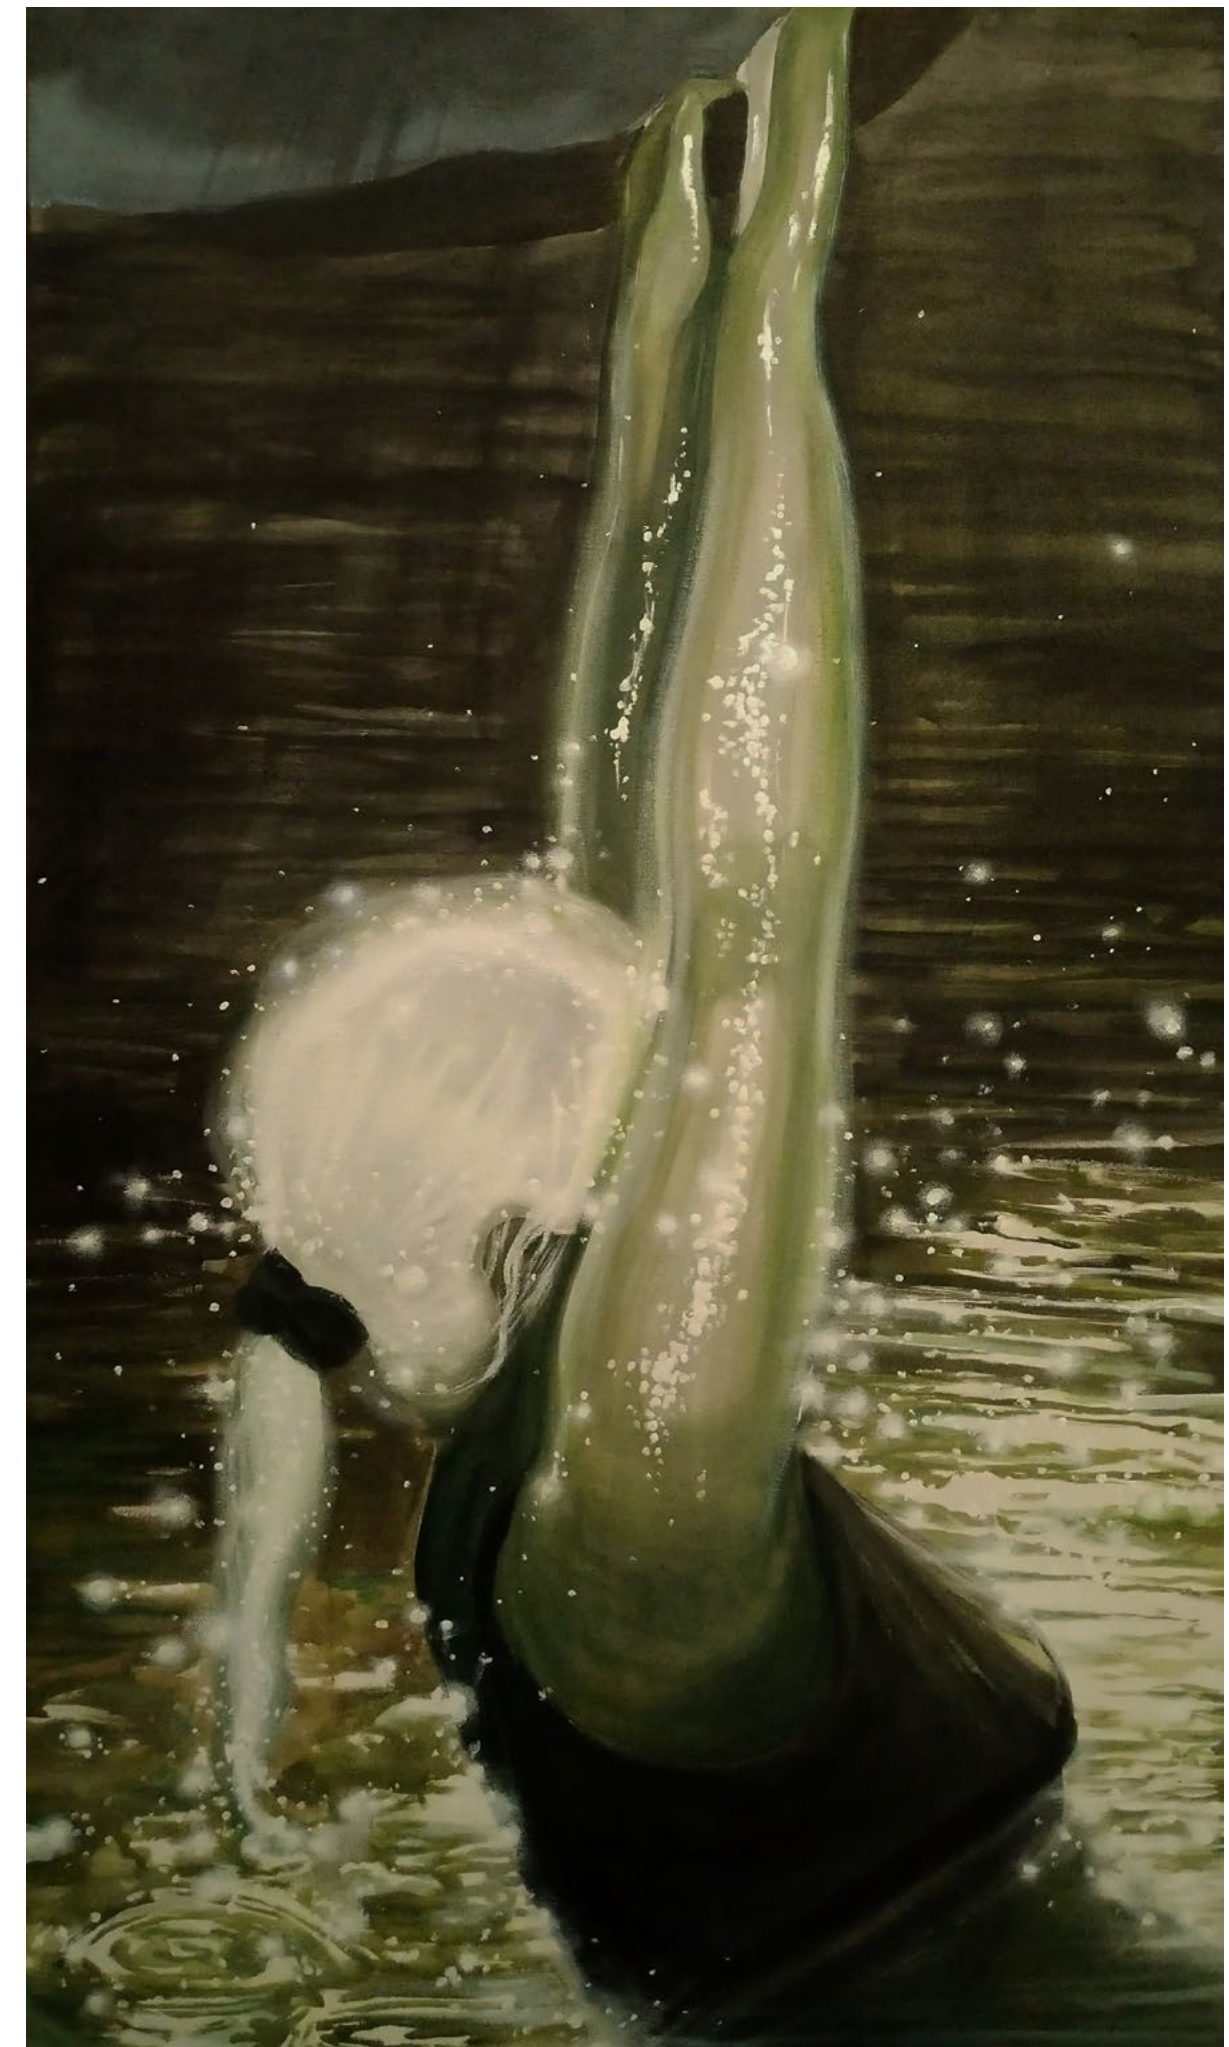

BATH IN THE HOLY RIVER | 95x55cm | acrylic on canvas | 2022