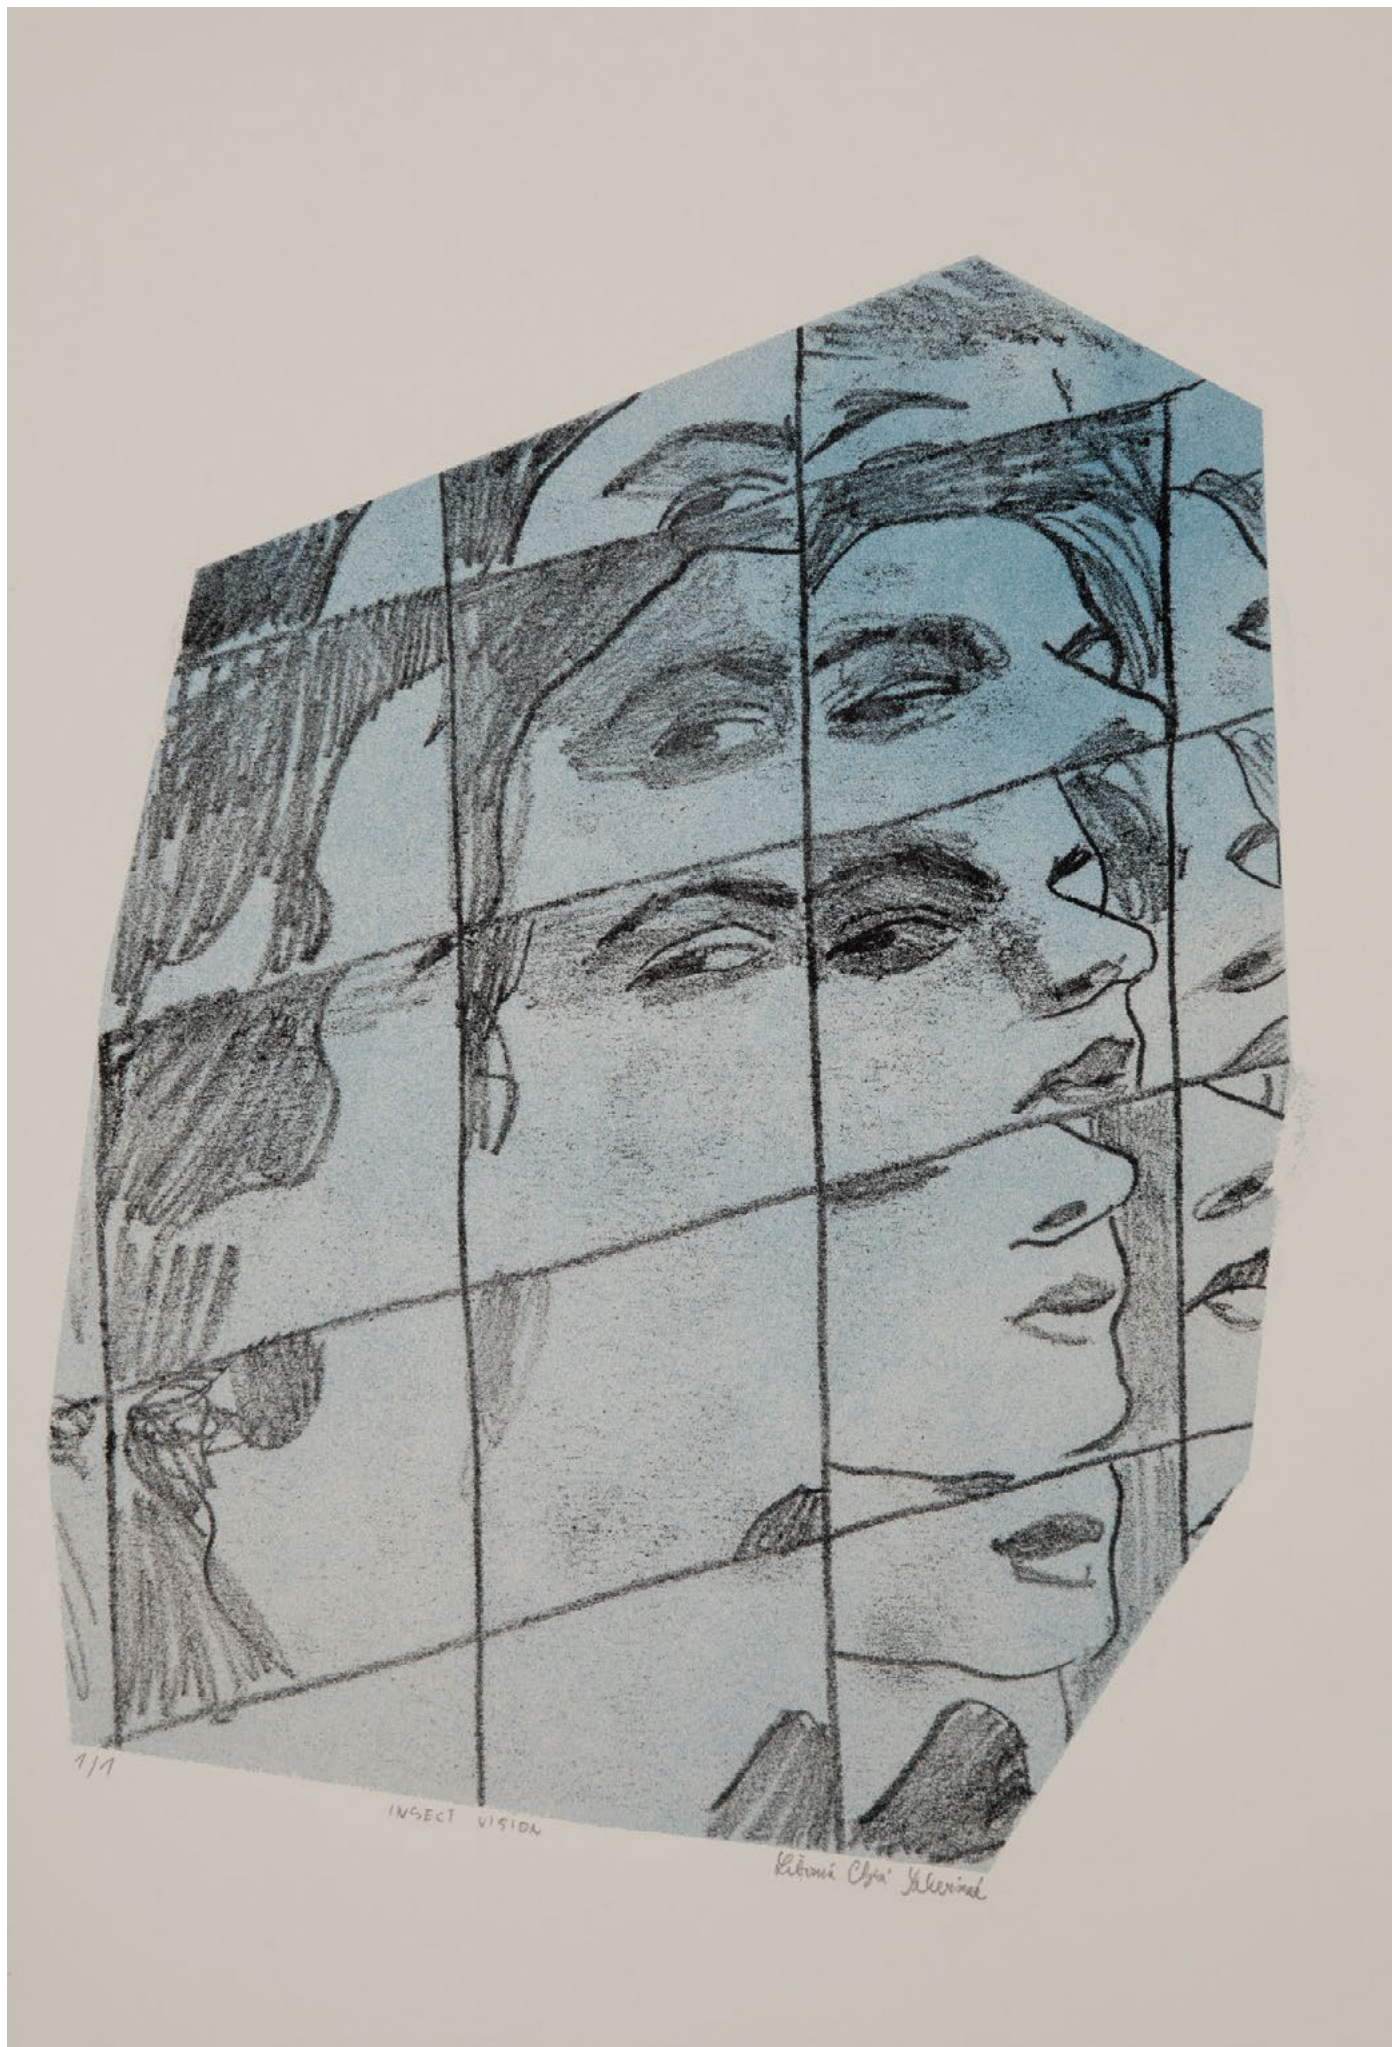

INSECT VISION FILTER | 30x20cm print on 60x40cm paper | drypoint on paper | 2021