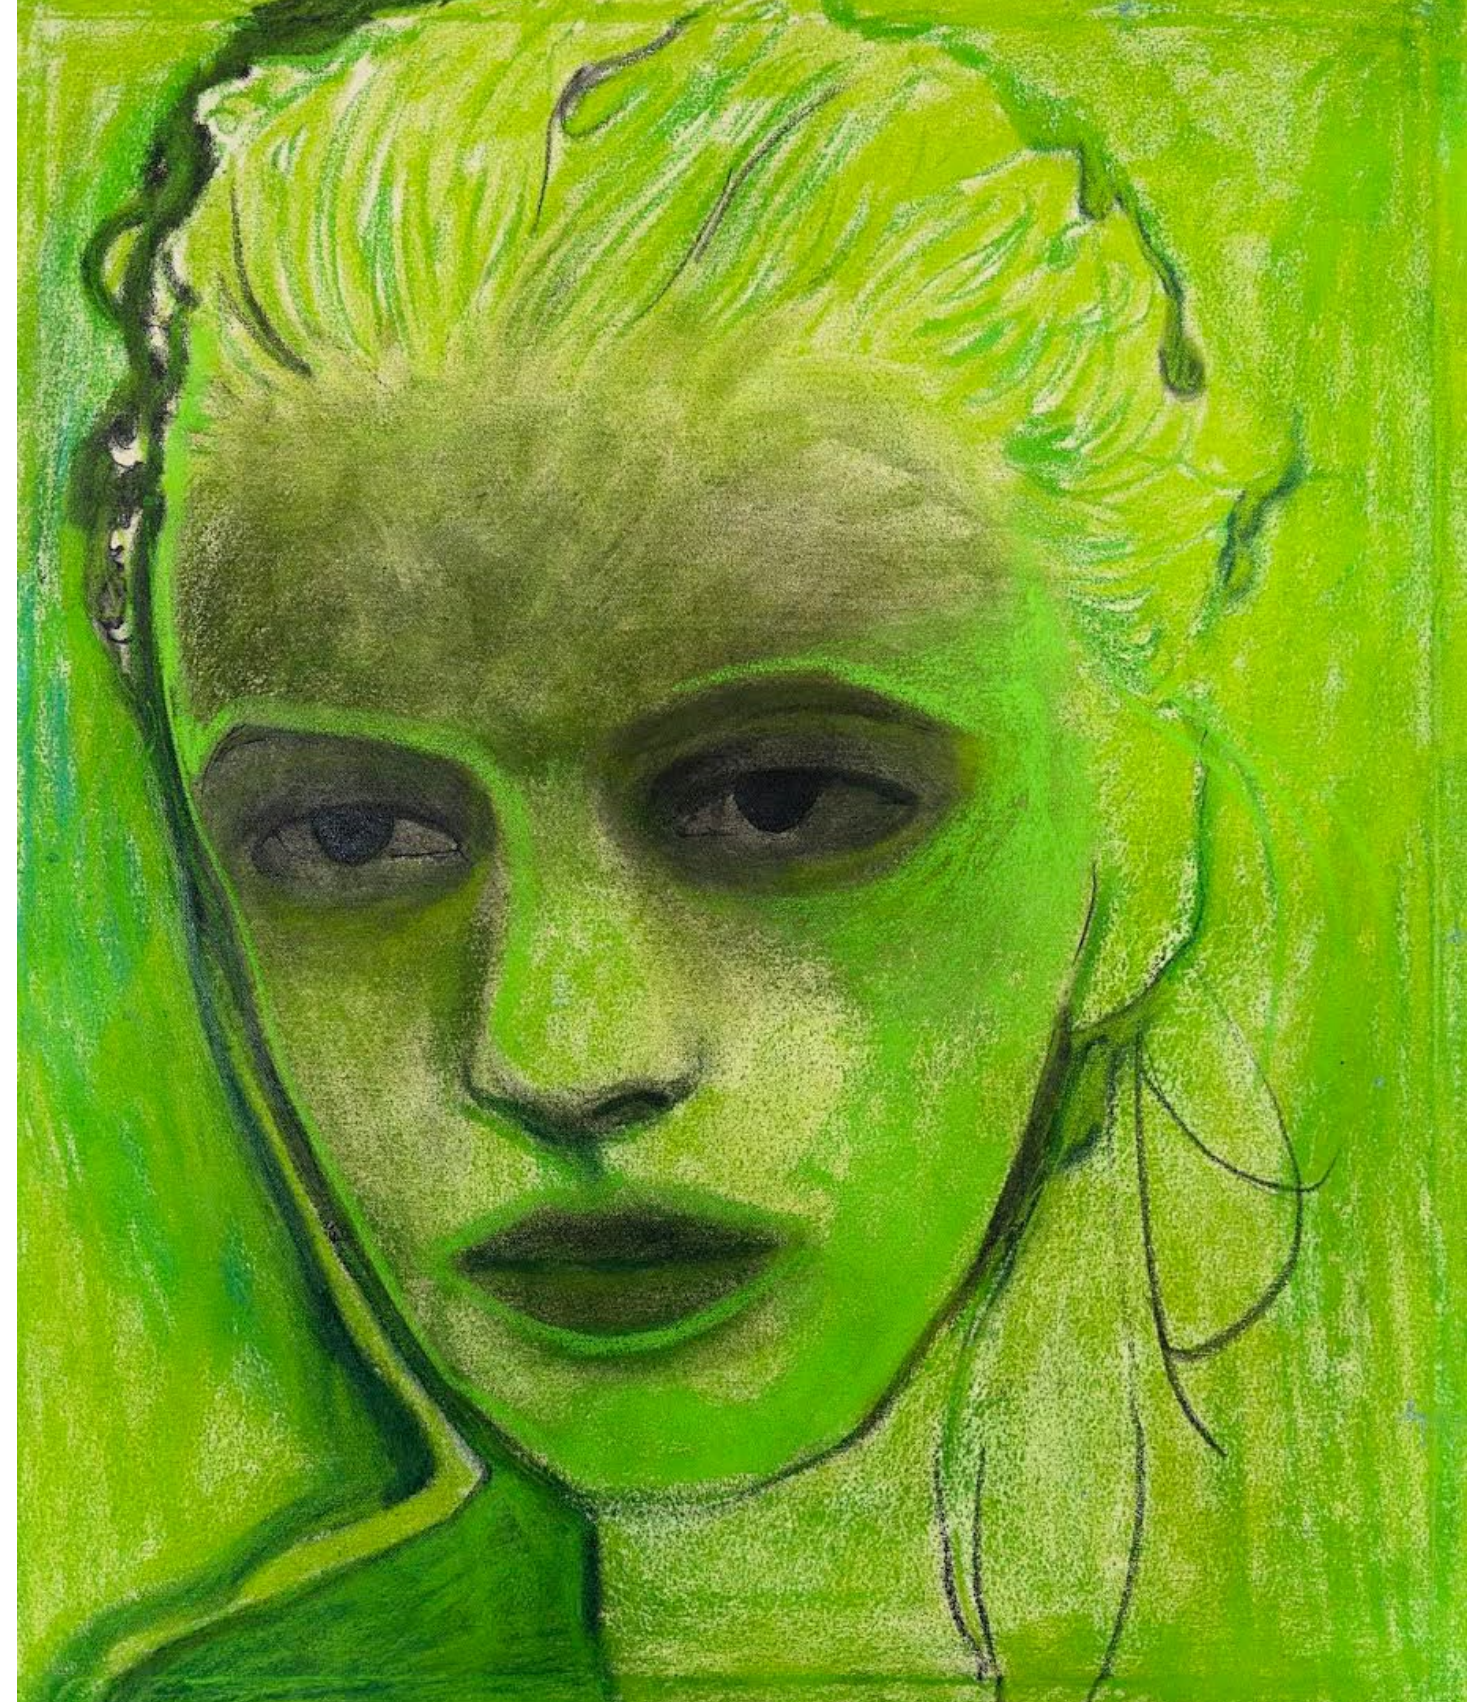

**Ľubomíra
Chylová
Sekerášová**

2024
BURN AND
REBORN

solo show at Station
contemporary art gallery,
Bratislava

LOOK | 60x70cm | pastel on canvas | 2024

LOOK 2 | 80x100cm | pastel on canvas | 2024

MIRROR 1 | 120x130cm | charcoral on canvas | 2024