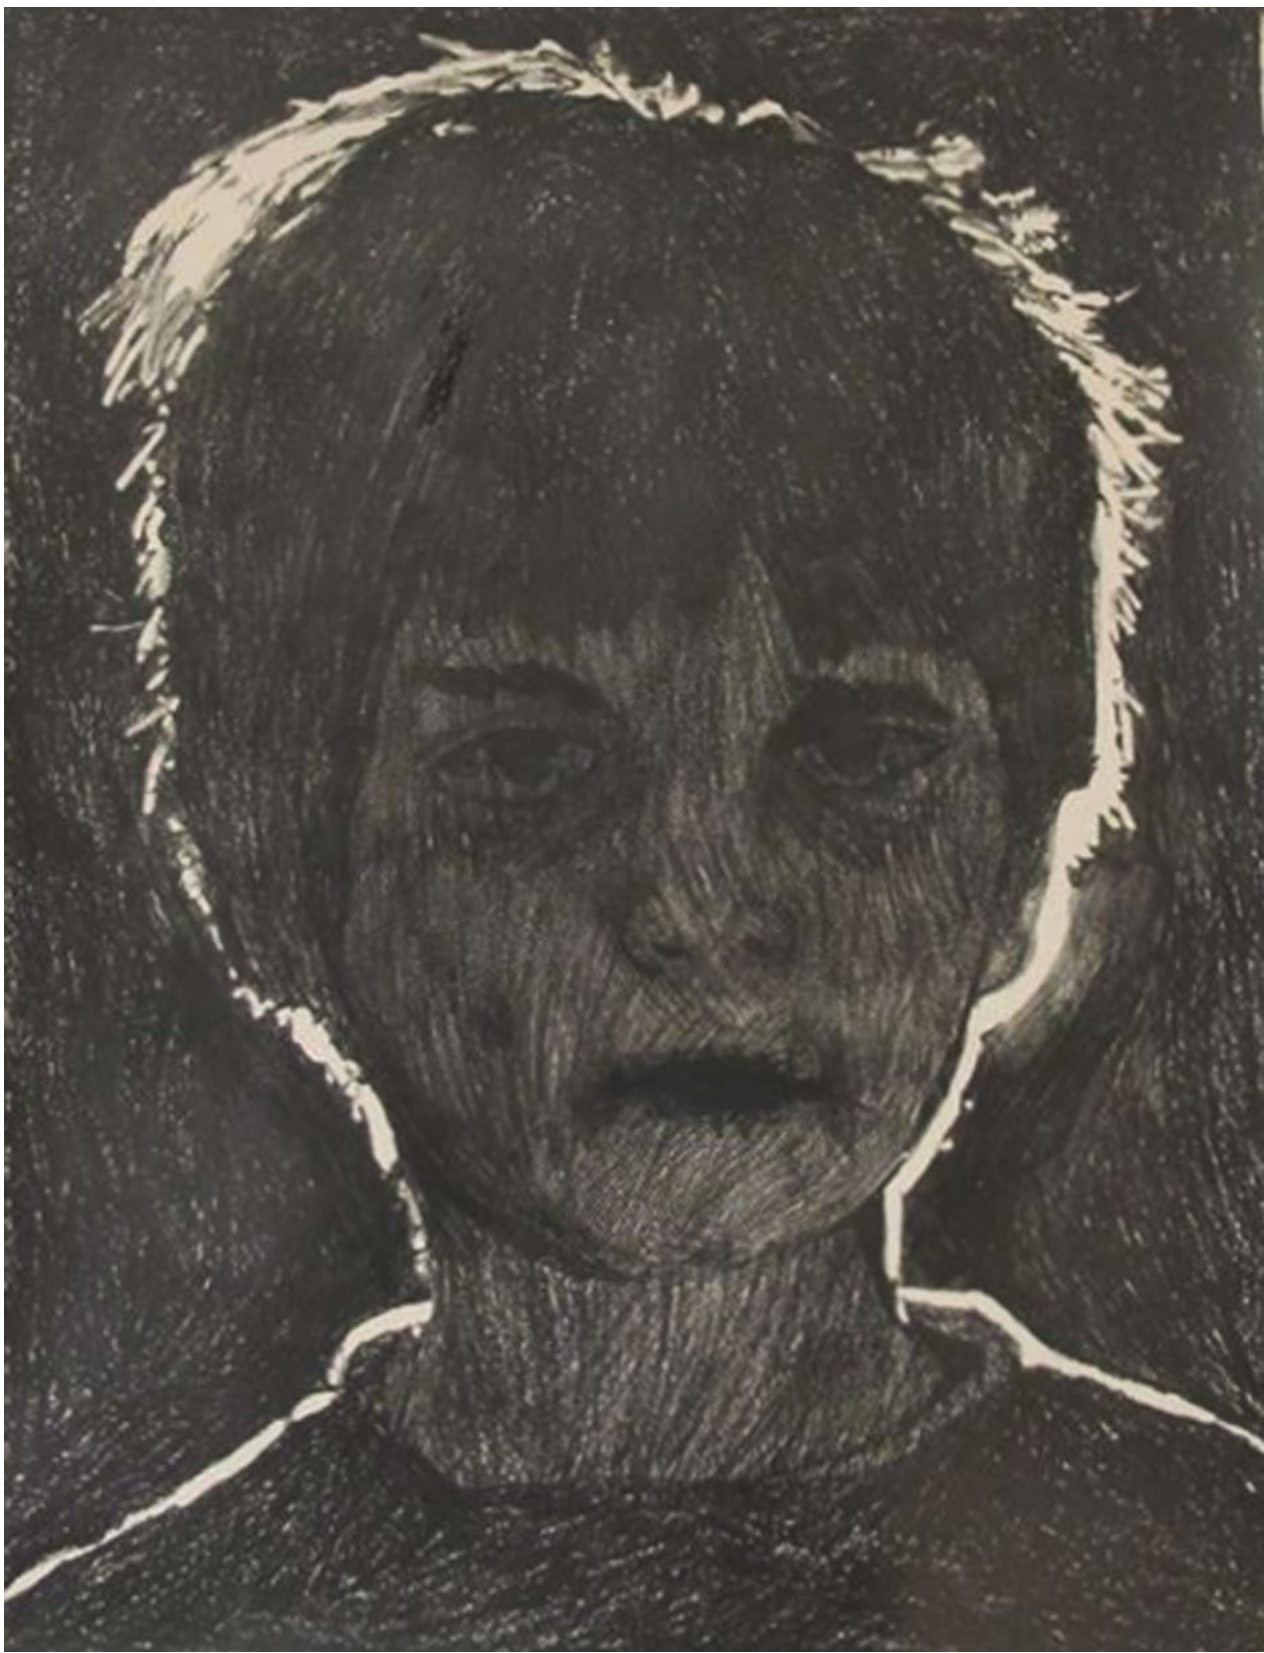

AURA BOY | 50x70cm | pencil on paper | 2017