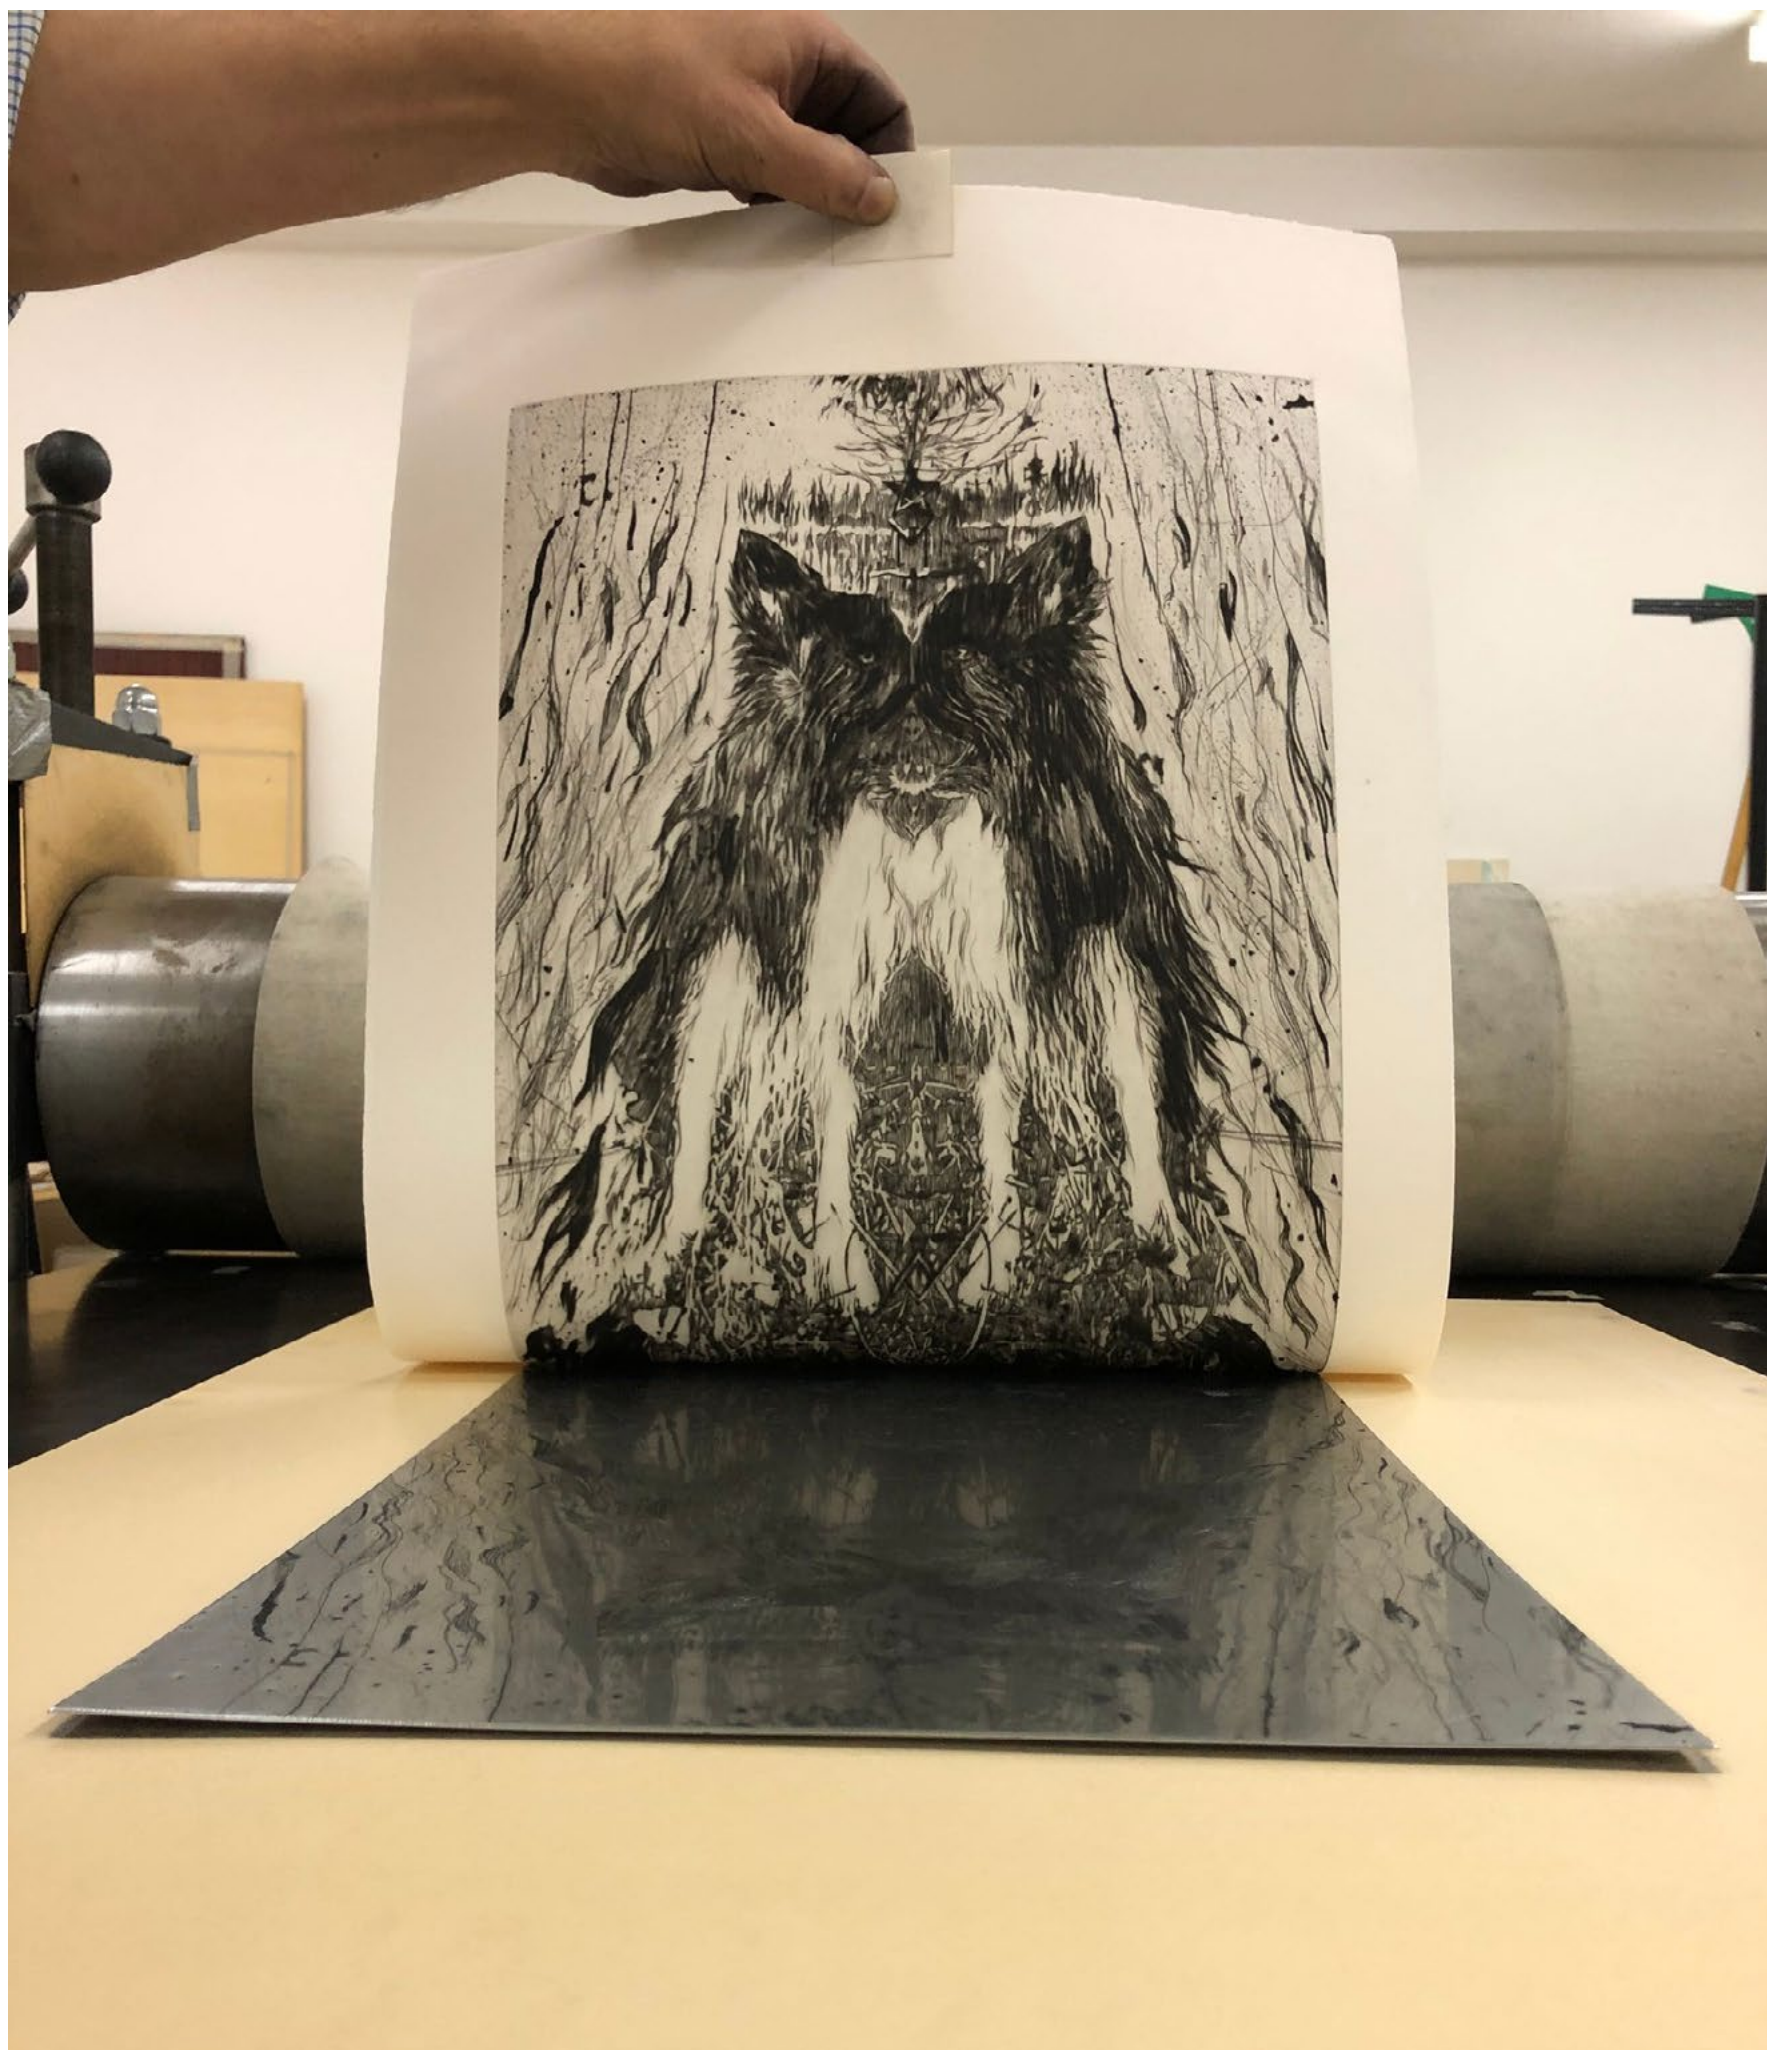

MAGIC DOG printing | 40x30cm print on 70x50cm paper | drypoint on paper | 2021