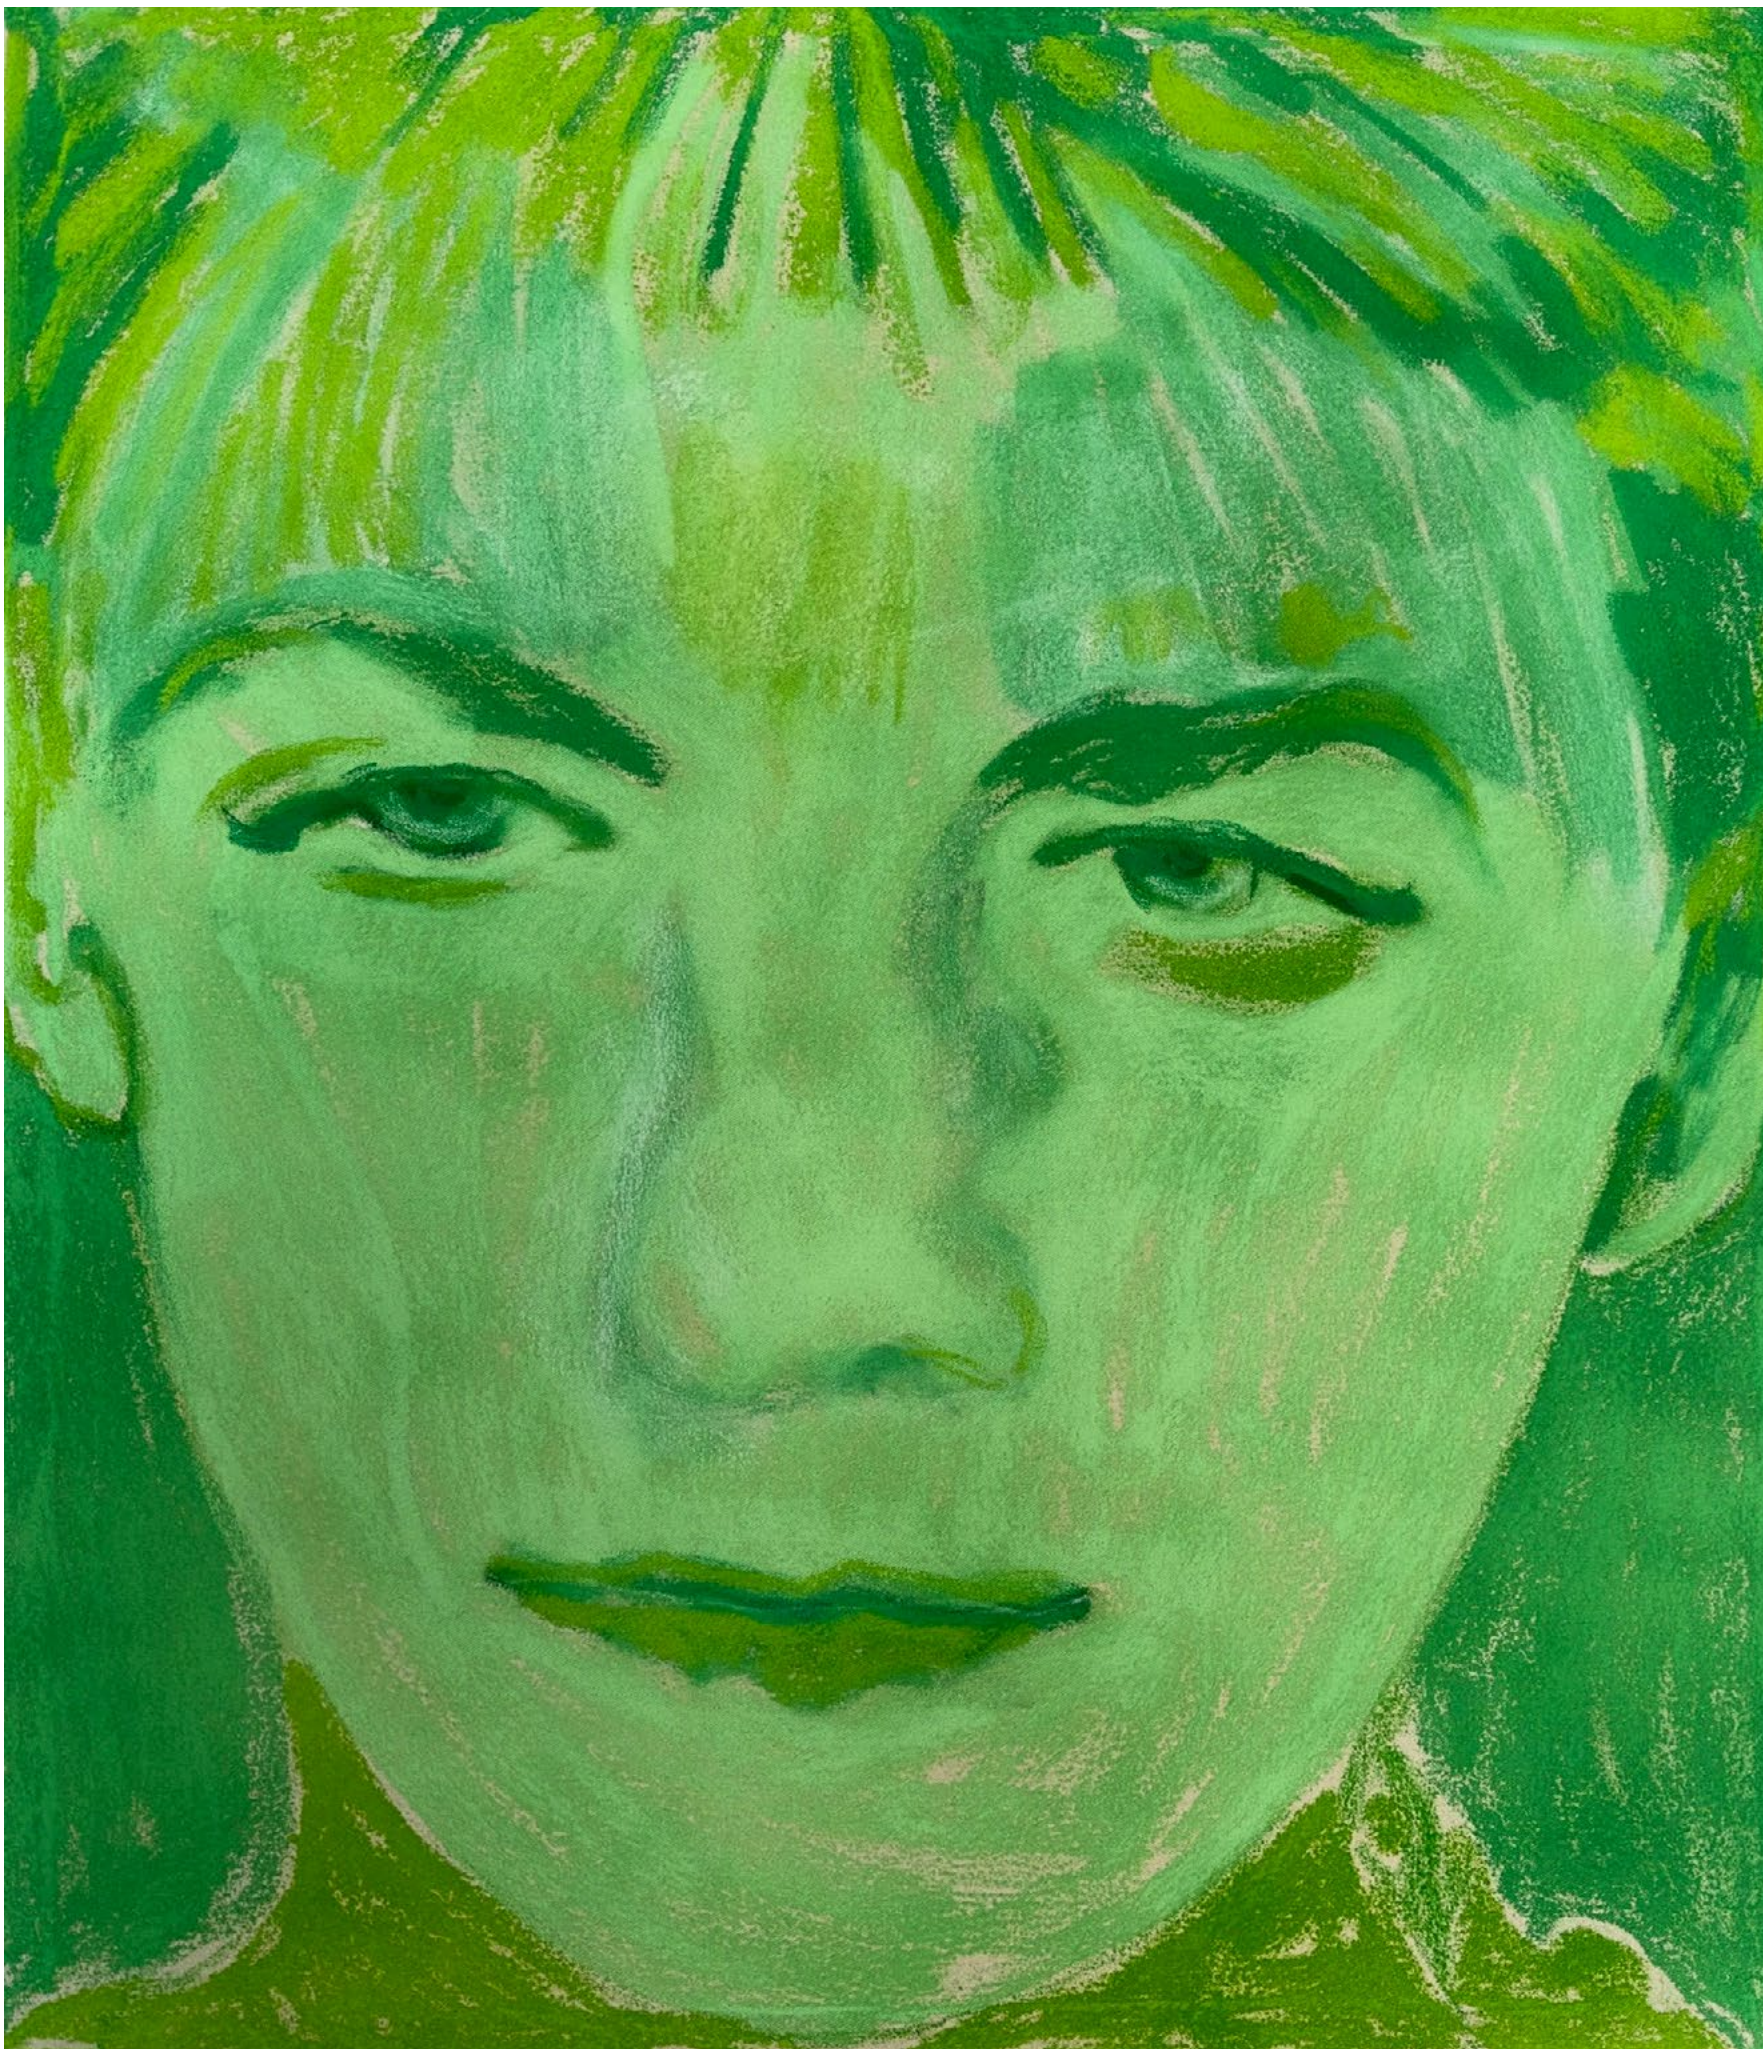

**Ľubomíra
Chylová
Sekerášová**

2024
BURN AND
REBORN

solo show at Station
contemporary art gallery,
Bratislava

LOOK | 60x70cm | pastel on canvas | 2024

LOOK 2 | 80x100cm | pastel on canvas | 2024

MIRROR 1 | 120x130cm | charcoral on canvas | 2024