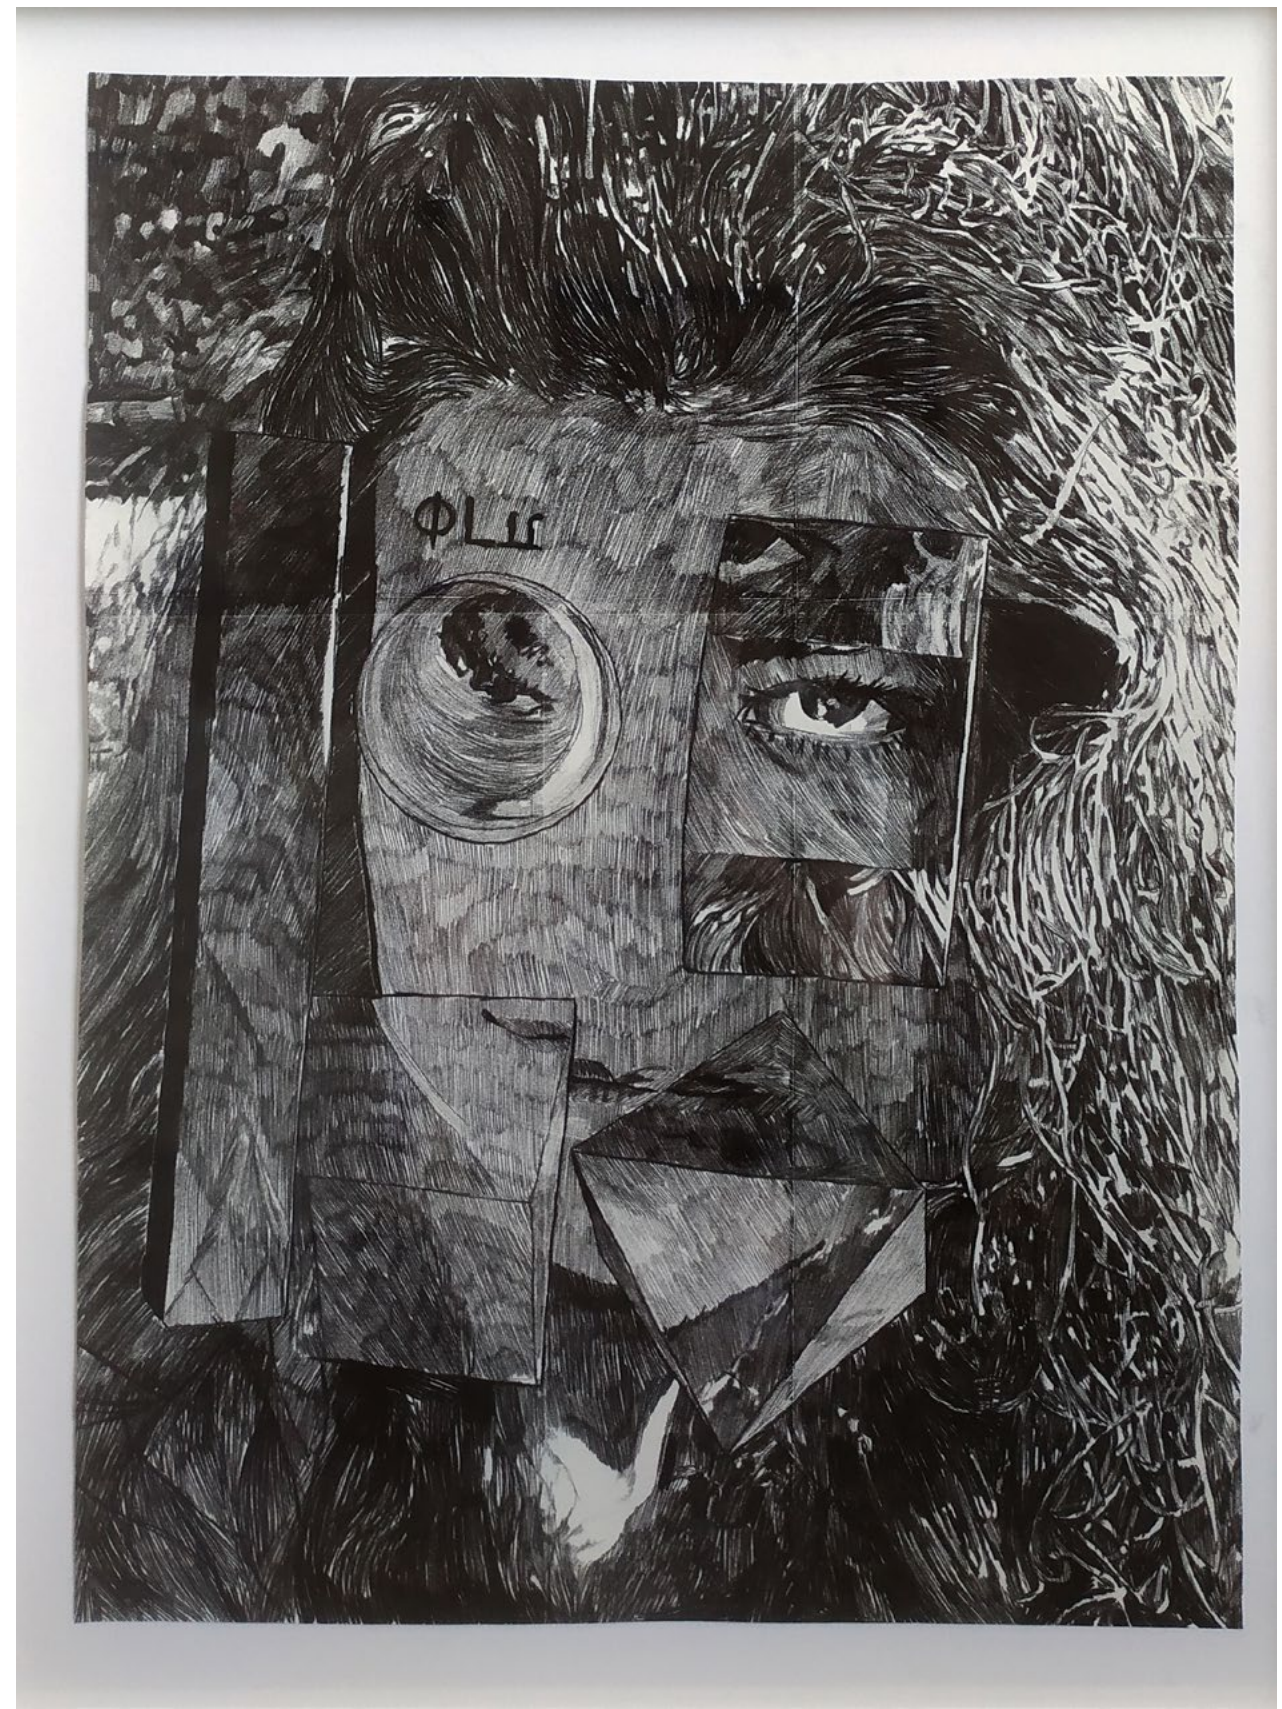

MÁSCARA DE CRISTAL FILTER | 42x52cm | pencil on paper | framed | 2021