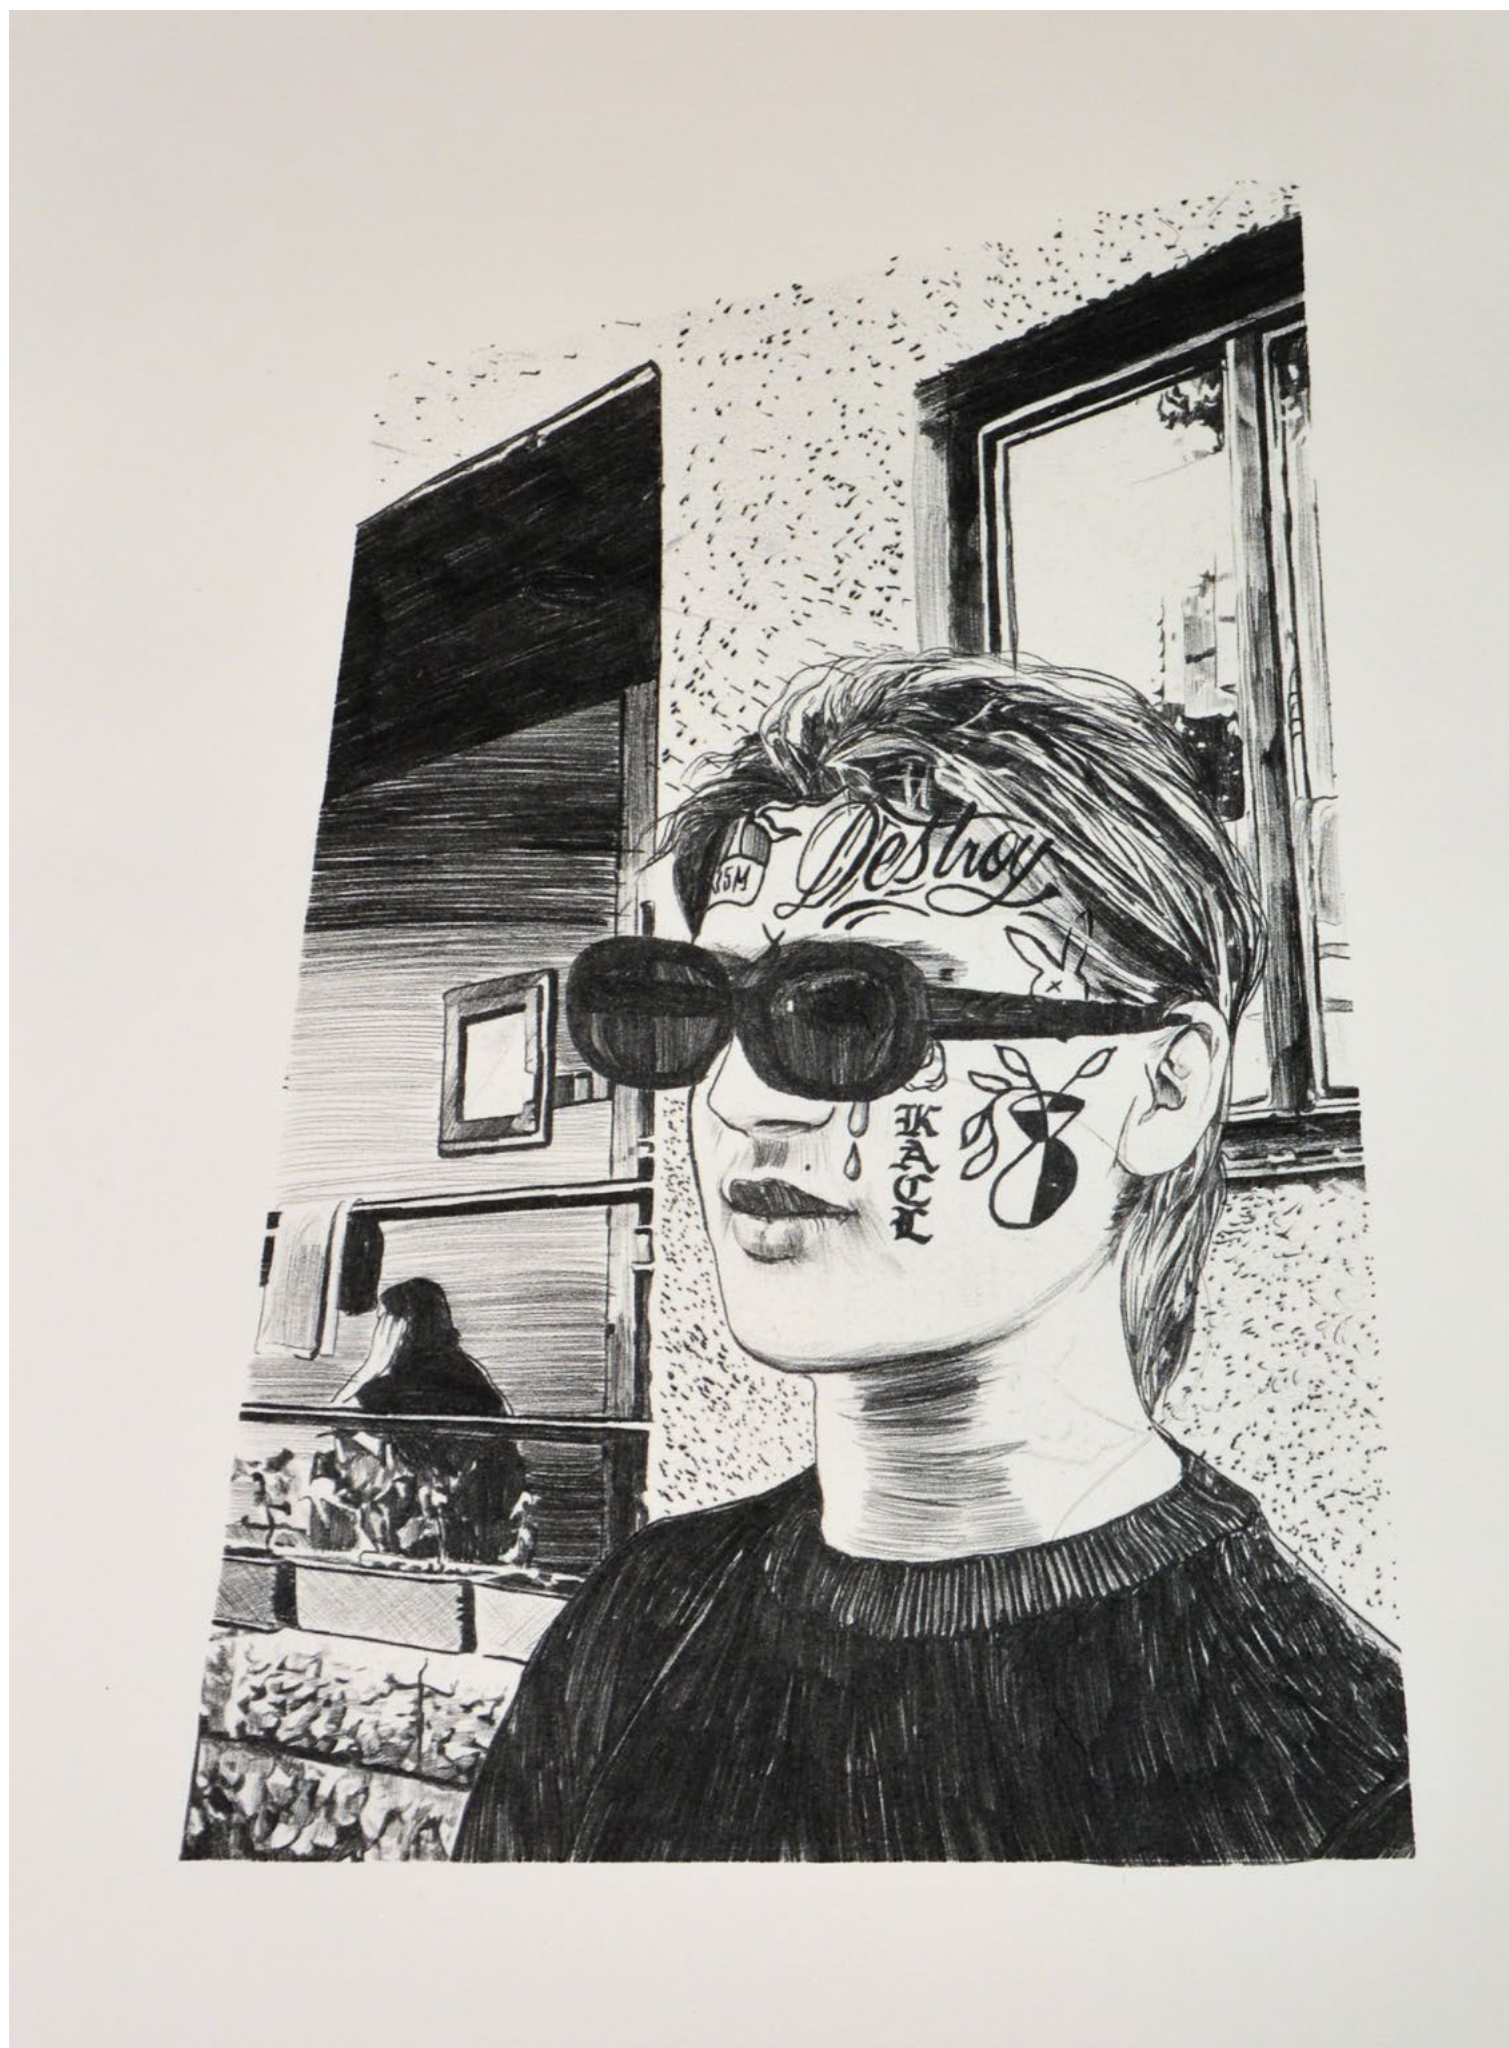

DESTROY | 28x38cm | pencil on paper | 2021