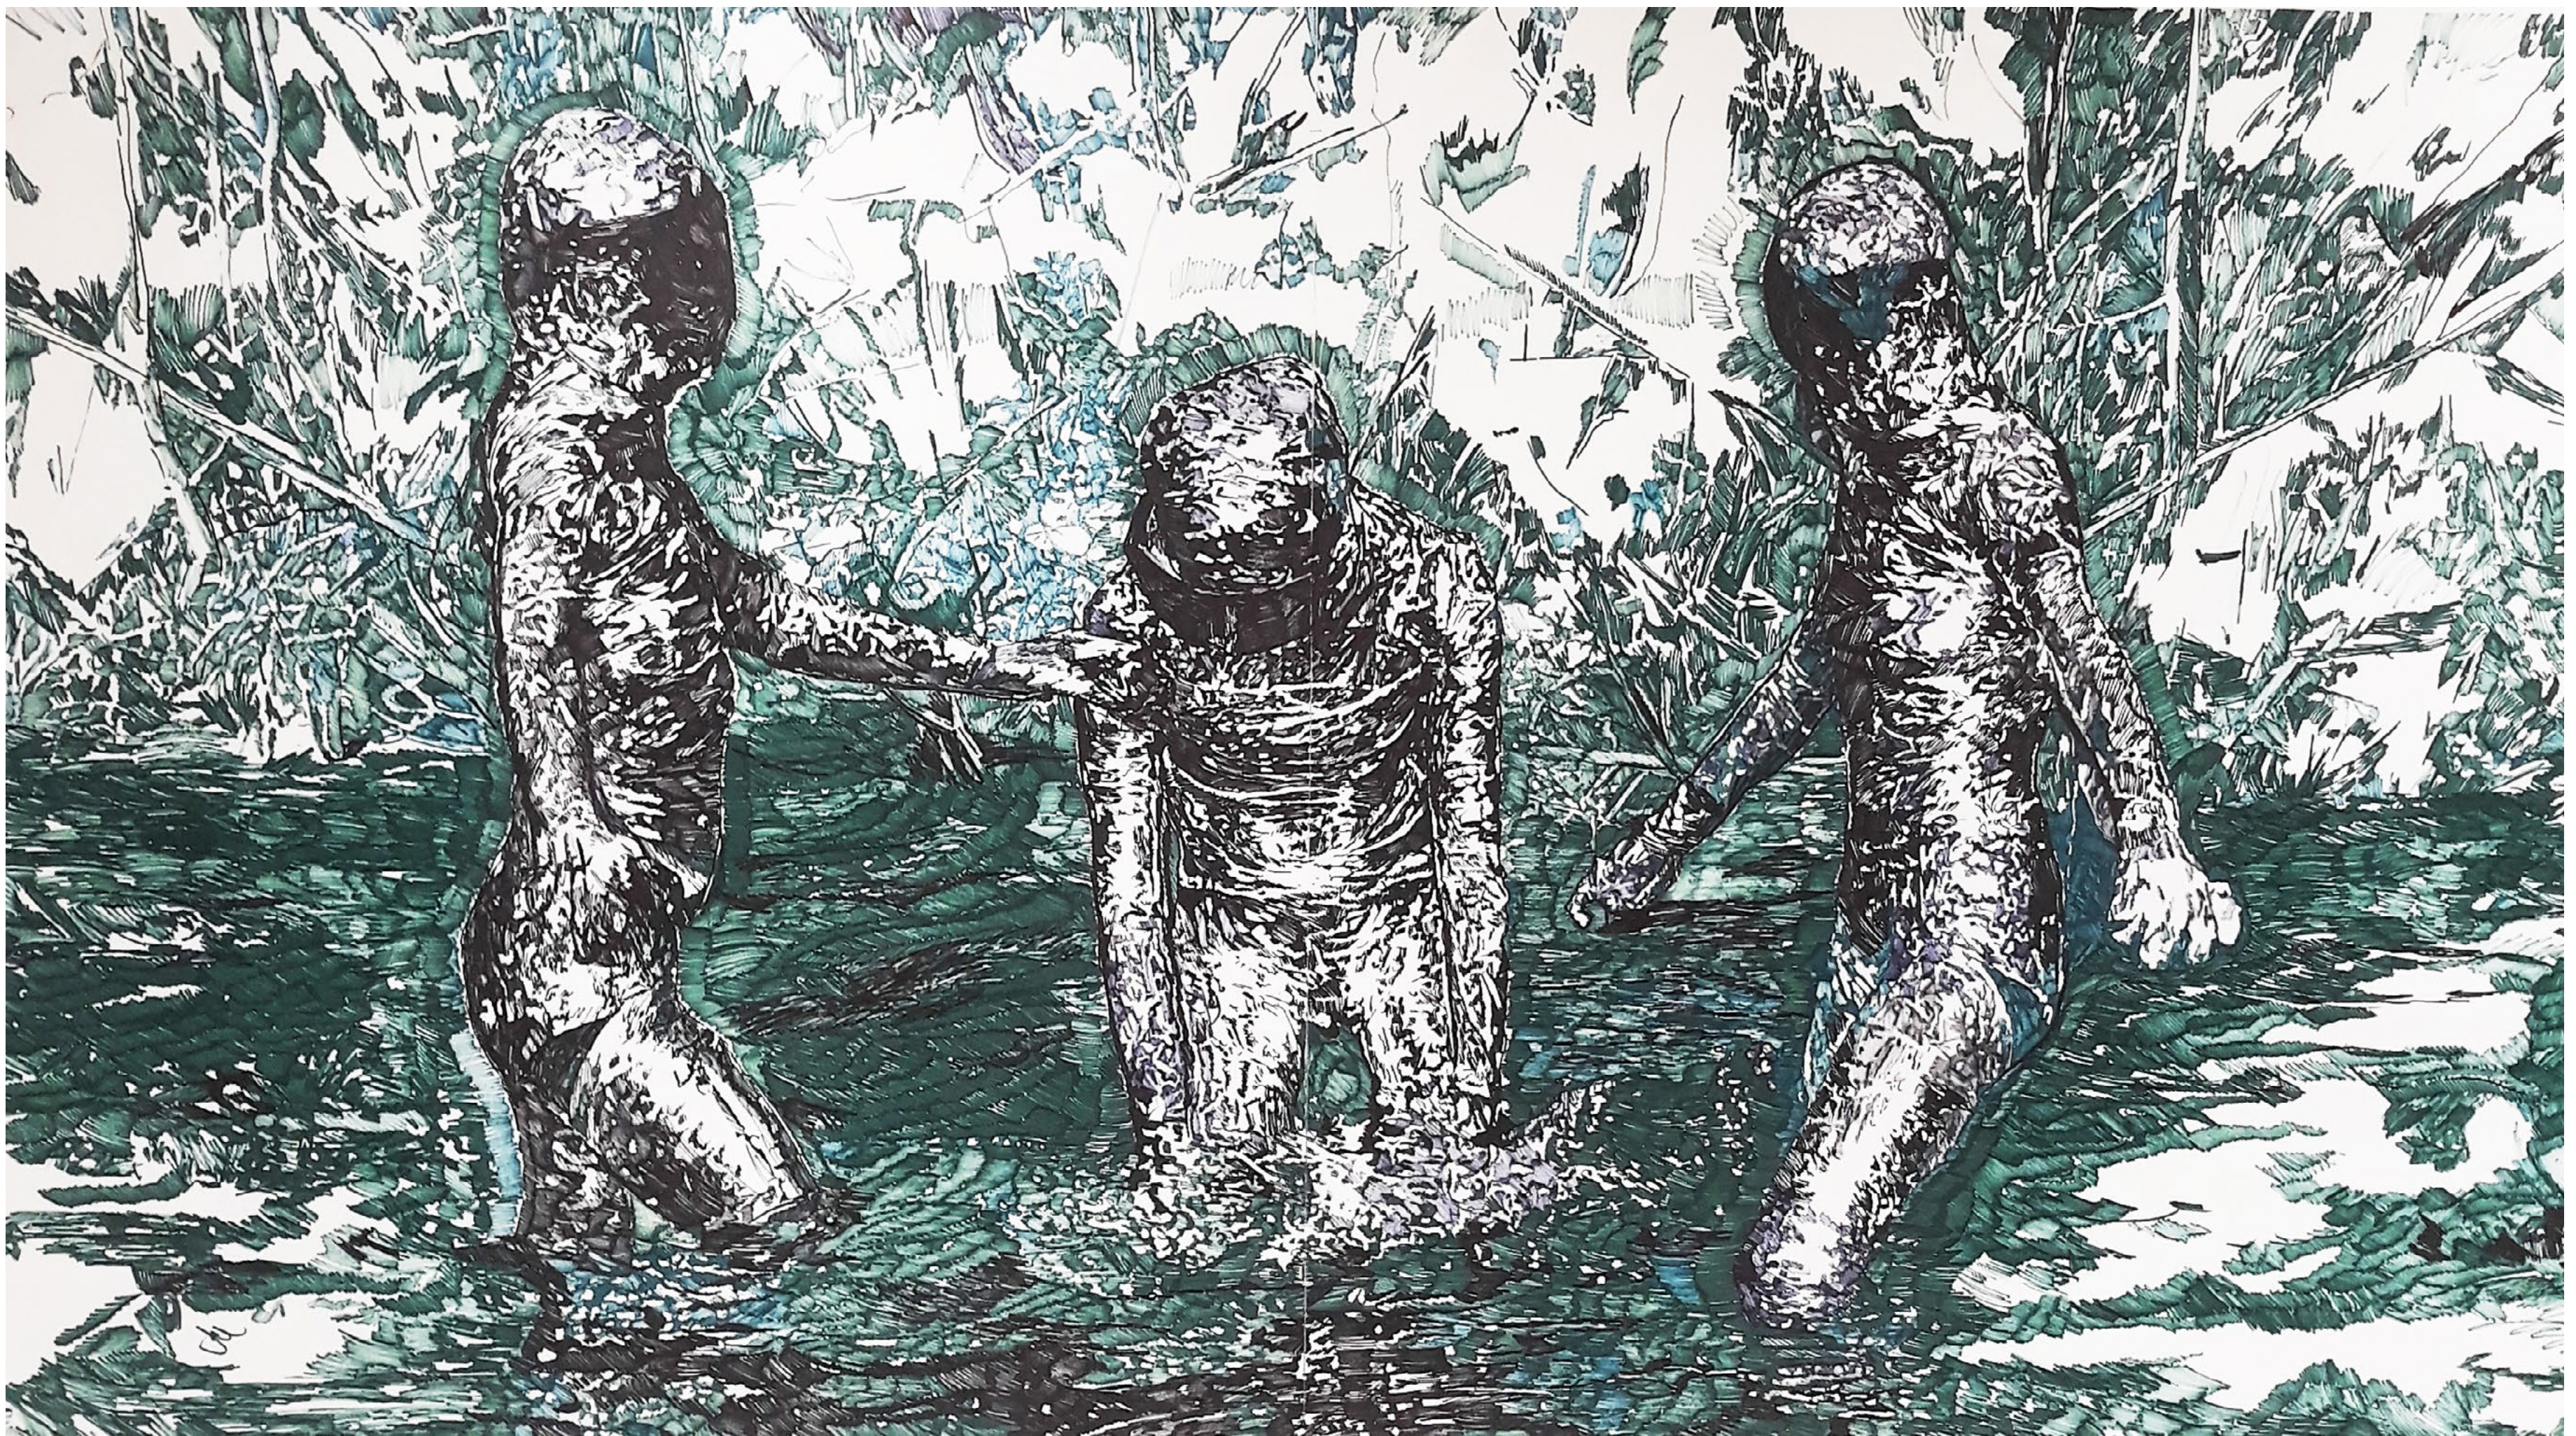

STRANGE VISITORS 2 | 150x300cm | markers on paper | 2018