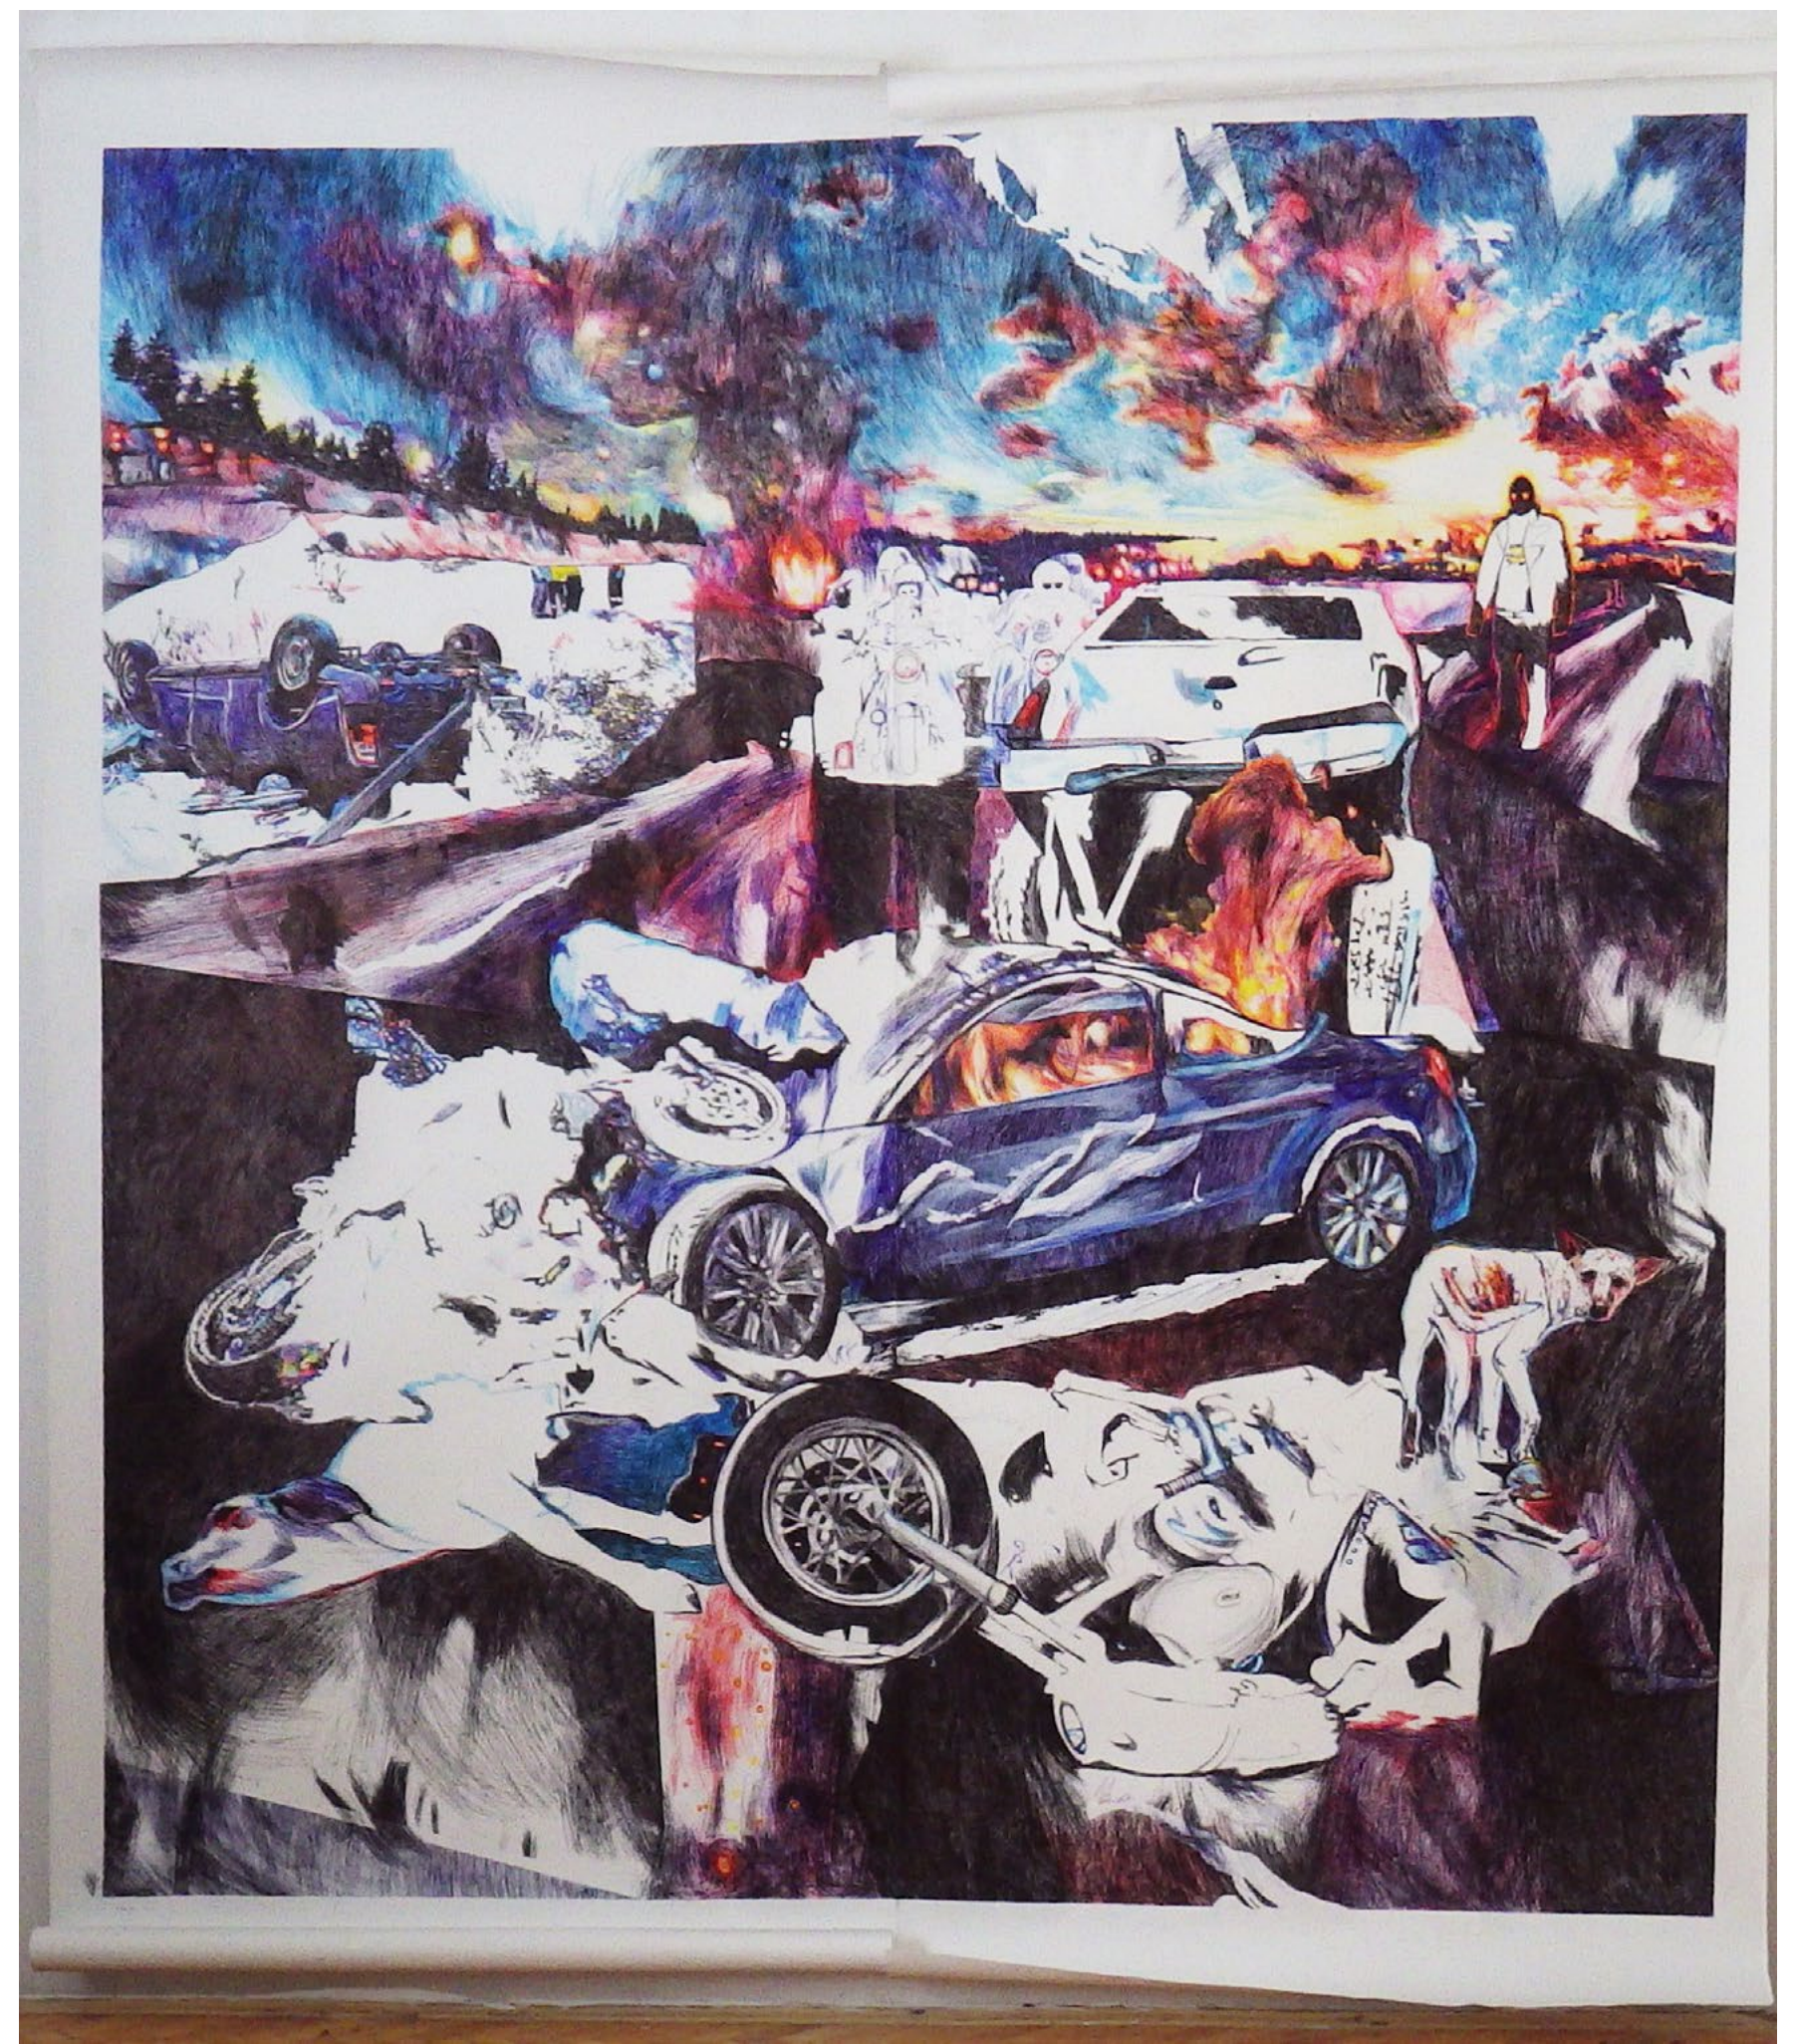

INCIDENT | 300x360cm | pens on paper | 2016