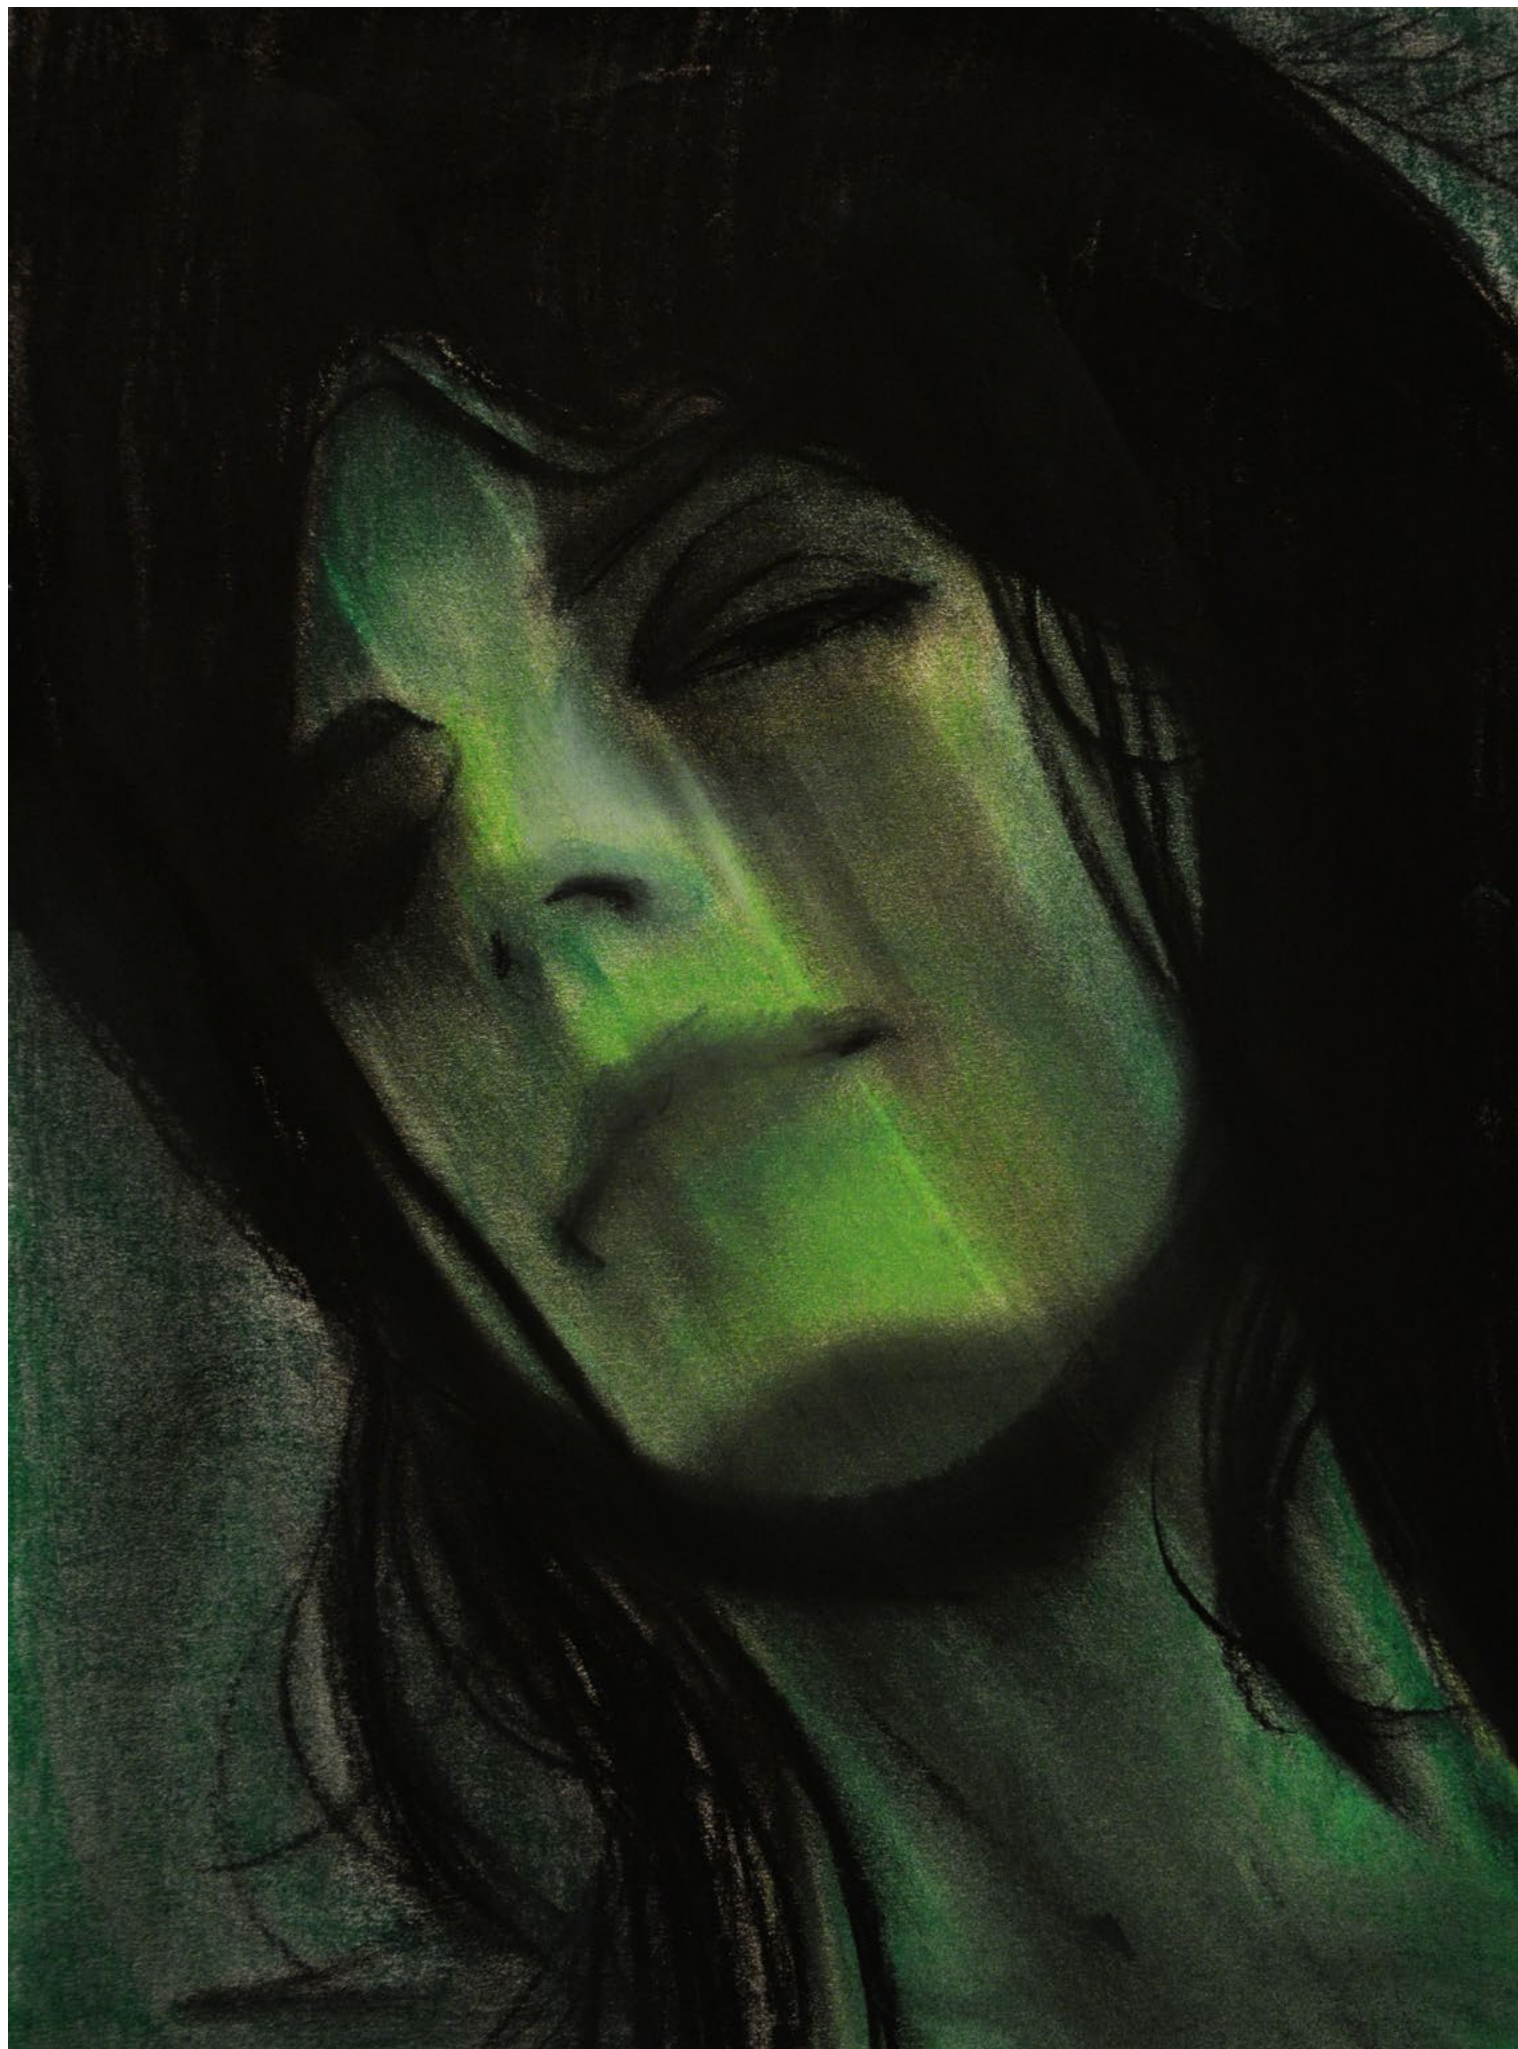

L4 | 30x40cm | dry pastel on paper | framed | 2022