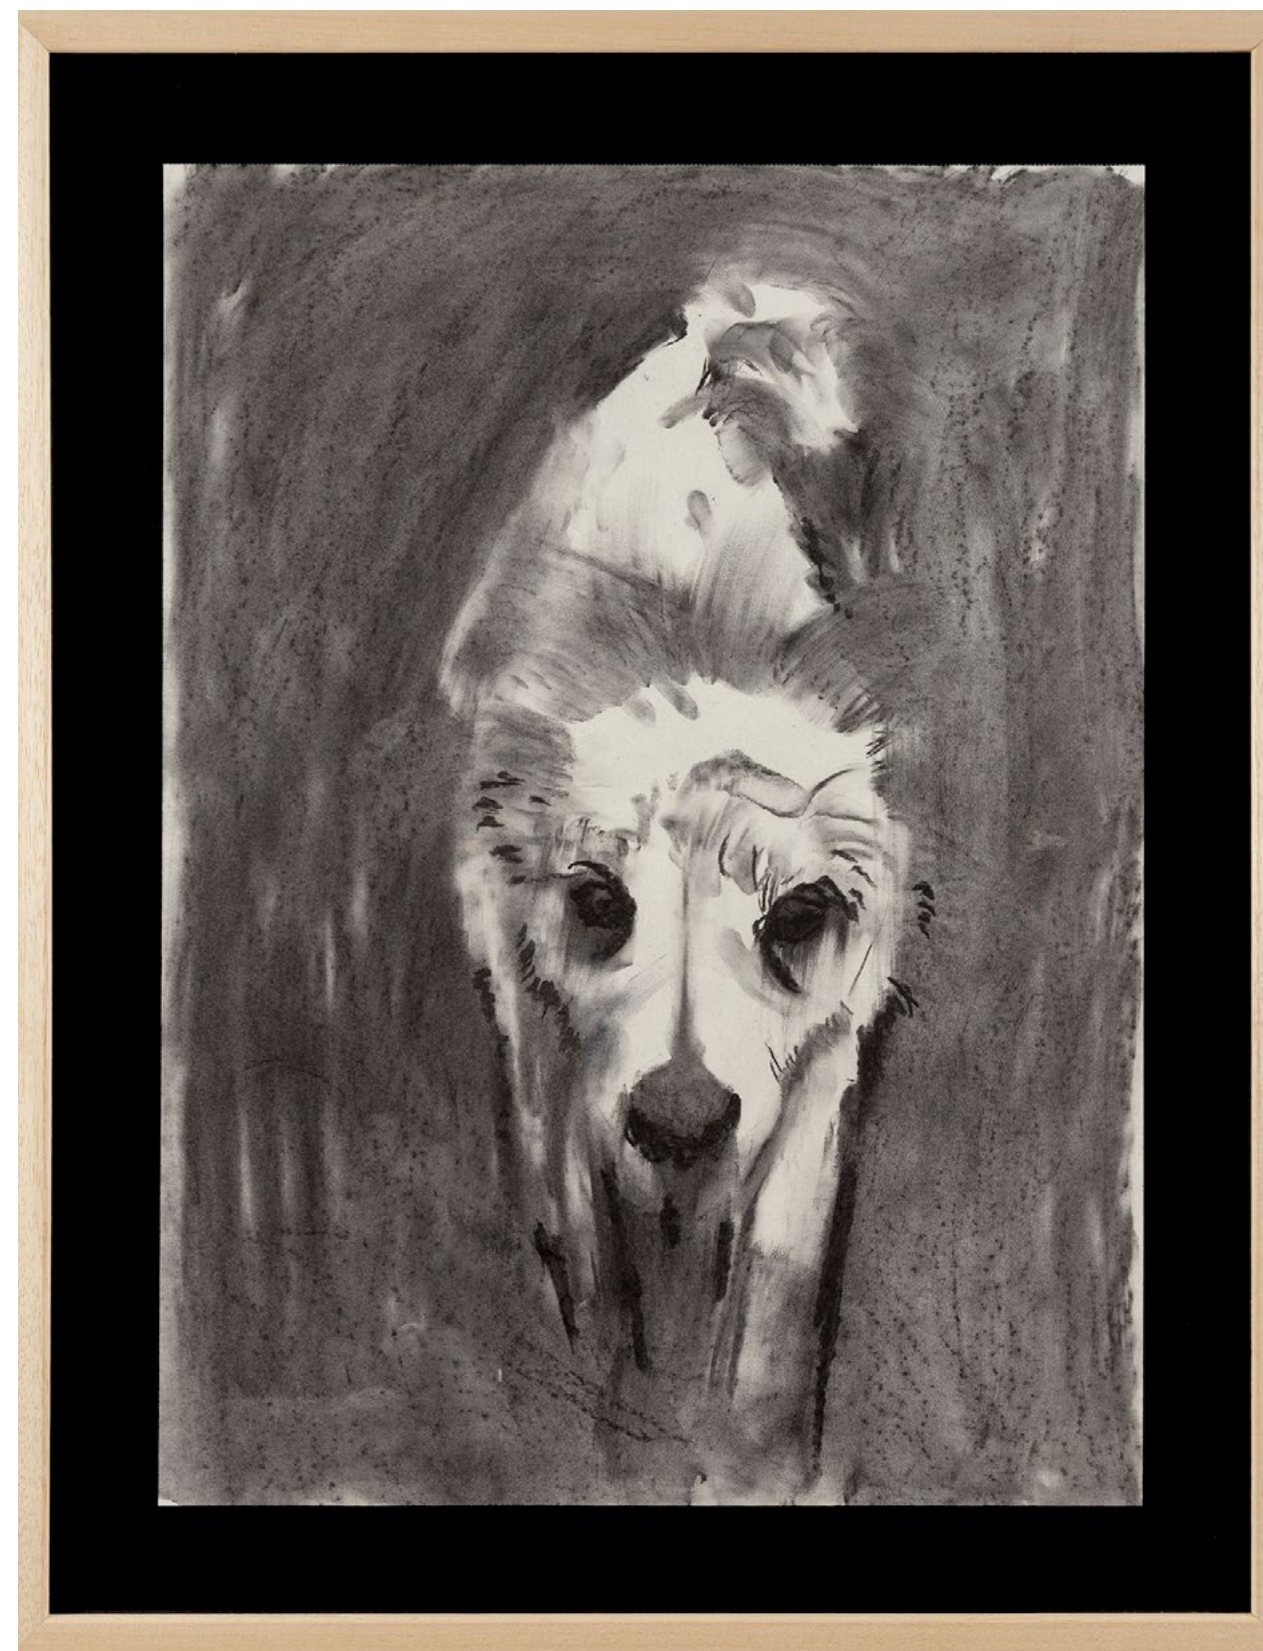

ŤAPO | 80x60cm | pastel on paper | framed | 2020